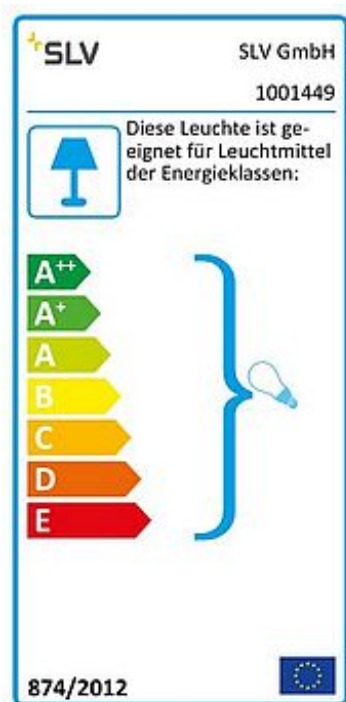

FENDA Base

WL, Indoor surface-mounted wall light, E27, max. 40W, chrome

Article number	1001449
Feed-in capability	No
Lampholder / Socket	E27
Number of light sources	1
Lamp included	No
Tilt range	180 Degree
Length	38 cm
Width	8 cm
Height	19 cm
Net weight	0.53 kg
Gross weight	0.567 kg
Voltage	230V ~50Hz
Max. wattage	40 Watt
Protection class	I
Material	Metal
Colour	chrome
Energy efficiency class	A++
Way of mounting	Surface mounted / Wall mounted
Lamp	A60
Form	square

The FENDA Basis wall light with hinged arm from the FENDA Mix & Match System can be easily combined with FENDA lampshades to suit any ambience or colour accent. With a built-in E27 holder, the luminaire is suitable for LED and energy saving bulbs. The FENDA Basis wall light is suitable for direct connection to 230V electrical mains. This luminaire is suitable for lamps with energy class: E - A++