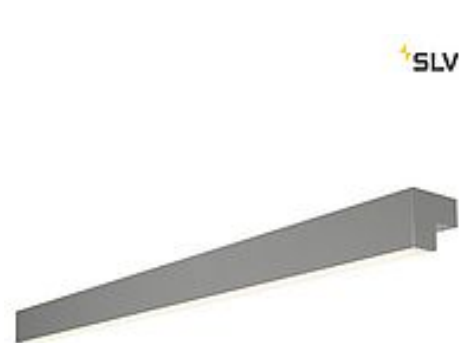

## L-LINE 120 LED

wall and ceiling light, IP44, 3000K, 3000lm, grey

Article number	1001305
Feed-in capability	No
Lamp included	No
Width	117.8 cm
Height	7 cm
Depth	7 cm
Net weight	2.183 kg
Gross weight	2.551 kg
Voltage	220-240V ~50/60Hz sec. 350mA
Protection class	I
IP-rating	IP 44
Beam angle	120 Degree
Material	Aluminium/plastic PC
Colour	grey
Average lifespan	30000 Hours
Colour temperature	3000 Kelvin
Colour rendering index	80
Luminous flux	1650 lm
Energy efficiency class	A++
Way of mounting	Surface mounted / Wall mounted
Form	square
Light distribution type 1	direct
Light distribution type 2	symmetric
Light distribution type 3	indirect
Light distribution type 4	symmetric

The L-LINE 120 wall and ceiling light, which is equipped with a warm-white LED module, is the ultimate LED solution for primary room illumination thanks to the LED output. The sleek and elegant L-LINE 120 is available in white, silver-grey and grey. Thanks to the integrated LED driver, the luminaire can be connected directly to a 230 Volt mains power supply.