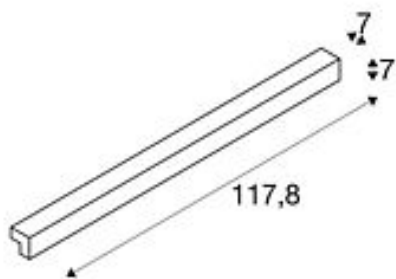

## L-LINE 120 LED

wall and ceiling light, IP44, 3000K, 3000lm, grey

Article number	1001305
Feed-in capability	No
Lamp included	No
Width	117.8 cm
Height	7 cm
Depth	7 cm
Net weight	2.183 kg
Gross weight	2.551 kg
Voltage	220-240V ~50/60Hz sec. 350mA
Protection class	I
IP-rating	IP 44
Beam angle	120 Degree
Material	Aluminium/plastic PC
Colour	grey
Average lifespan	30000 Hours
Colour temperature	3000 Kelvin
Colour rendering index	80
Luminous flux	1650 lm
Energy efficiency class	A++
Way of mounting	Surface mounted / Wall mounted
Form	square
Light distribution type 1	direct
Light distribution type 2	symmetric
Light distribution type 3	indirect
Light distribution type 4	symmetric

The L-LINE 120 wall and ceiling light, which is equipped with a warm-white LED module, is the ultimate LED solution for primary room illumination thanks to the LED output. The sleek and elegant L-LINE 120 is available in white, silver-grey and grey. Thanks to the integrated LED driver, the luminaire can be connected directly to a 230 Volt mains power supply.