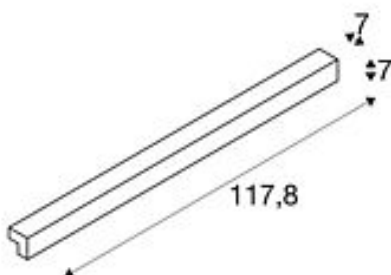

L-LINE 120

wall and ceiling light, LED, 3000K, IP44, silver, L/W/H 118/7/7 cm, 3000 lm, 2x12.9W

Article number	1001304
Feed-in capability	No
Lamp included	No
Width	117.8 cm
Height	7 cm
Depth	7 cm
Net weight	2.055 kg
Gross weight	2.421 kg
Voltage	220-240V ~50/60Hz sec. 350mA
Protection class	I
IP-rating	IP 44
Beam angle	120 Degree
Average lifespan	30000 Hours
Colour temperature	3000 Kelvin
Colour rendering index	80
Luminous flux	1650 lm
Energy efficiency class	A++
Way of mounting	Surface mounted / Wall mounted
Colour	silver anodised
Form	square
Light distribution type 1	direct
Light distribution type 2	symmetric
Light distribution type 3	indirect
Light distribution type 4	symmetric
Material	Aluminium/plastic PC

The L-LINE 120 wall and ceiling light, which is equipped with a warm-white LED module, is the ultimate LED solution for primary room illumination thanks to the LED output. The sleek and elegant L-LINE 120 is available in white, silver-grey and grey. Thanks to the integrated LED driver, the luminaire can be connected directly to a 230 Volt mains power supply.