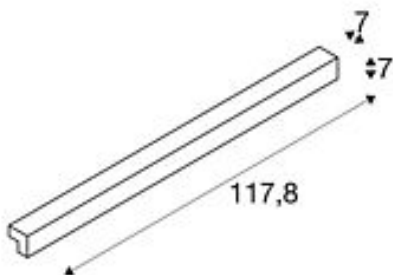

L-LINE 120 LED

wall and ceiling light, IP44, 3000K, 3000lm, white

Article number	1001303
Feed-in capability	No
Lamp included	No
Width	117.8 cm
Height	7 cm
Depth	7 cm
Net weight	2.116 kg
Gross weight	2.471 kg
Voltage	220-240V ~50/60Hz sec. 350mA
Protection class	I
IP-rating	IP 44
Beam angle	120 Degree
Average lifespan	30000 Hours
Colour temperature	3000 Kelvin
Colour rendering index	80
Luminous flux	1650 lm
Energy efficiency class	A++
Way of mounting	Surface mounted / Ceiling mounted / Wall mounted
Colour	white
Form	square
Light distribution type 1	direct
Light distribution type 2	symmetric
Light distribution type 3	indirect
Light distribution type	

4	symmetric
---	-----------

Material Aluminium/plastic PC

The L-LINE 120 wall and ceiling light, which is equipped with a warm-white LED module, is the ultimate LED solution for primary room illumination thanks to the LED output. The sleek and elegant L-LINE 120 is available in white, silver-grey and grey. Thanks to the integrated LED driver, the luminaire can be connected directly to a 230 Volt mains power supply.