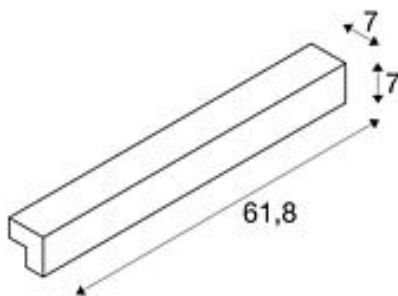

L-LINE 60 LED

wall and ceiling light, IP44, 3000K, 1500lm, white

| | |
|---------------------------|------------------------------|
| Article number | 1001299 |
| Feed-in capability | No |
| Lamp included | No |
| Width | 61.8 cm |
| Height | 7 cm |
| Depth | 7 cm |
| Net weight | 1.19 kg |
| Gross weight | 1.426 kg |
| Voltage | 220-240V ~50/60Hz sec. 350mA |
| Protection class | I |
| IP-rating | IP 44 |
| Beam angle | 120 Degree |
| Average lifespan | 30000 Hours |
| Colour temperature | 3000 Kelvin |
| Colour rendering index | 80 |
| Luminous flux | 820 lm |
| Energy efficiency class | A++ |
| Colour | white |
| Form | square |
| Light distribution type 1 | direct |
| Light distribution type 2 | symmetric |
| Light distribution type 3 | indirect |
| Light distribution type 4 | symmetric |
| Material | Aluminium/plastic PC |

The L-LINE 120 wall and ceiling light, which is equipped with a warm-white LED module, is the ultimate LED solution for primary room illumination thanks to the LED output. The sleek and elegant L-LINE 120 is available in white, silver-grey and grey. Thanks to the integrated LED driver, the luminaire can be connected directly to a 230 Volt mains power supply.