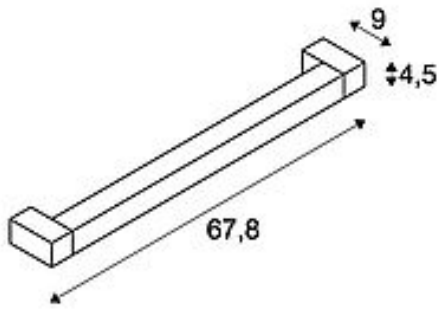

LONG GRILL

wall and ceiling lights, LED, 3000K, black

Article number	1001020
Feed-in capability	No
Lamp included	No
Tilt range	270 Degree
Length	67.8 cm
Width	9 cm
Height	4.5 cm
Net weight	1.321 kg
Gross weight	1.56 kg
Voltage	220-240V ~50/60Hz sec. 700mA
Protection class	I
Beam angle	110 Degree
Average lifespan	30000 Hours
Colour temperature	3000 Kelvin
Colour rendering index	80
Luminous flux	1600 lm
Energy efficiency class	A++
Way of mounting	Surface mounted / Ceiling mounted / Wall mounted
Colour	black
Form	square
Light distribution type 1	direct
Light distribution type 2	symmetric
Light distribution type 3	indirect
Material	Aluminium/acrylic glass

The LONG GRILL LED wall and ceiling light is a professional luminaire for surface mounting. There is an LED with 20W within its rectangular frame. It is the rotating element that makes this luminaire so special. The lamp unit can be rotated by 180°. This luminaire is ready to be directly connected to the 230V mains supply. This luminaire contains built-in LED lamps. EEL: A - A++. The lamps in the luminaire cannot be replaced.