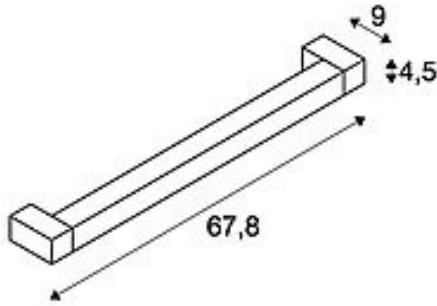

LONG GRILL

wall and ceiling lights, LED, 3000K, white

Article number	1001019
Feed-in capability	No
Lamp included	No
Tilt range	270 Degree
Length	67.8 cm
Width	9 cm
Height	4.5 cm
Net weight	1.335 kg
Gross weight	1.571 kg
Voltage	220-240V ~50/60Hz sec. 700mA
Protection class	I
Beam angle	110 Degree
Average lifespan	30000 Hours
Colour temperature	3000 Kelvin
Colour rendering index	80
Luminous flux	1600 lm
Energy efficiency class	A++
Way of mounting	Surface mounted / Ceiling mounted / Wall mounted
Colour	white
Form	square
Light distribution type 1	direct
Light distribution type 2	symmetric
Light distribution type 3	indirect
Material	Aluminium/acrylic glass

The LONG GRILL LED wall and ceiling light is a professional luminaire for surface mounting. There is an LED with 20W within its rectangular frame. It is the rotating element that makes this luminaire so special. The lamp unit can be rotated by 180°. This luminaire is ready to be directly connected to the 230V mains supply. This luminaire contains built-in LED lamps. EEL: A - A++. The lamps in the luminaire cannot be replaced.