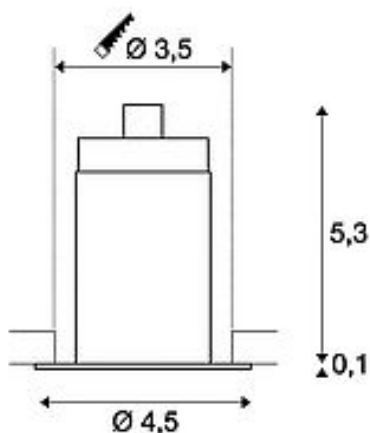

SLV HORN MINI

recessed ceiling light, LED, 3000K, black/gold, 12°

Article number	1000917
Feed-in capability	No
Lamp included	No
Installation diameter	3.5 cm
Installation depth	6 cm
Height	5.4 cm
Diameter	4.5 cm
Net weight	0.069 kg
Gross weight	0.103 kg
Voltage	350mA
Protection class	III
Beam angle	12 Degree
Average lifespan	30000 Hours
Colour temperature	3000 Kelvin
Colour rendering index	90
Luminous flux	70 lm
Energy efficiency class	A++
Way of mounting	Recessed mounted / Ceiling recessed / Wall recessed
Colour	black/gold
Form	round
Light distribution type 1	direct
Light distribution type 2	rotational symmetric
Material	Aluminium/plastic PC

The rigid LED recessed spot, HORN MINI, is made of aluminium and is an LED light solution for applications where point accent lighting and low installation depth is needed. The warm-white 1W power LED provides the required illumination strength. To operate, the spot needs a suitable constant current driver rated at 350mA. This luminaire contains built-in LED lamps. EEI: A - A++. The lamps in the luminaire cannot be replaced.