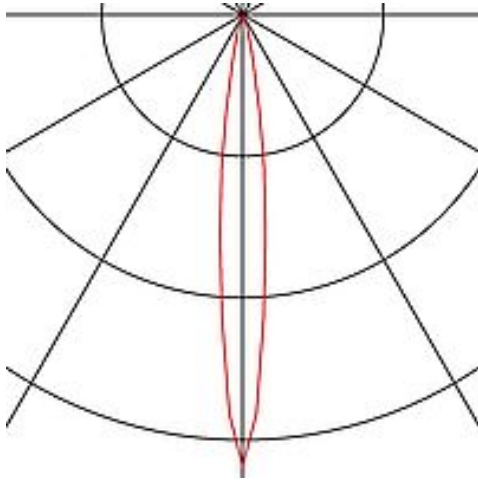

SLV HORN MINI

recessed ceiling light, LED, 3000K, black/gold, 12°

Article number	1000917
Feed-in capability	No
Lamp included	No
Installation diameter	3.5 cm
Installation depth	6 cm
Height	5.4 cm
Diameter	4.5 cm
Net weight	0.069 kg
Gross weight	0.103 kg
Voltage	350mA
Protection class	III
Beam angle	12 Degree
Average lifespan	30000 Hours
Colour temperature	3000 Kelvin
Colour rendering index	90
Luminous flux	70 lm
Energy efficiency class	A++
Way of mounting	Recessed mounted / Ceiling recessed / Wall recessed
Colour	black/gold
Form	round
Light distribution type 1	direct
Light distribution type 2	rotational symmetric
Material	Aluminium/plastic PC

The rigid LED recessed spot, HORN MINI, is made of aluminium and is an LED light solution for applications where point accent lighting and low installation depth is needed. The warm-white 1W power LED provides the required illumination strength. To operate, the spot needs a suitable constant current driver rated at 350mA. This luminaire contains built-in LED lamps. EEI: A - A++. The lamps in the luminaire cannot be replaced.