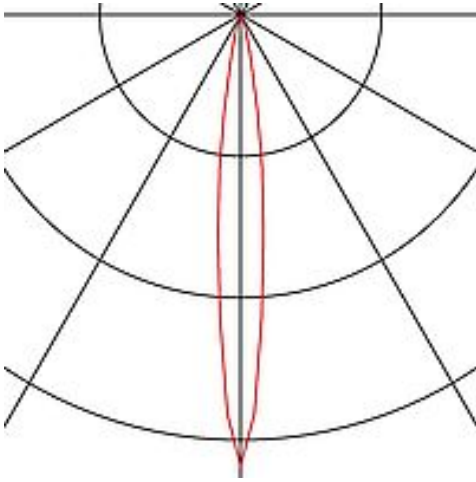

HORN MINI

recessed ceiling light, LED, 3000K, white, 12°

Article number	1000914
Feed-in capability	No
Lamp included	No
Installation diameter	3.5 cm
Installation depth	6 cm
Height	5.4 cm
Diameter	4.5 cm
Net weight	0.07 kg
Gross weight	0.105 kg
Voltage	350mA
Protection class	III
Beam angle	12 Degree
Average lifespan	30000 Hours
Colour temperature	3000 Kelvin
Colour rendering index	90
Luminous flux	70 lm
Energy efficiency class	A++
Way of mounting	Recessed mounted / Ceiling recessed / Wall recessed
Colour	white
Form	round
Light distribution type 1	direct
Light distribution type 2	rotational symmetric
Material	Aluminium/plastic PC

The rigid LED recessed spot, HORN MINI, is made of aluminium and is an LED light solution for applications where point accent lighting and low installation depth is needed. The warm-white 1W power LED provides the required illumination strength. To operate, the spot needs a suitable constant current driver rated at 350mA. This luminaire contains built-in LED lamps. EEI: A - A++. The lamps in the luminaire cannot be replaced.