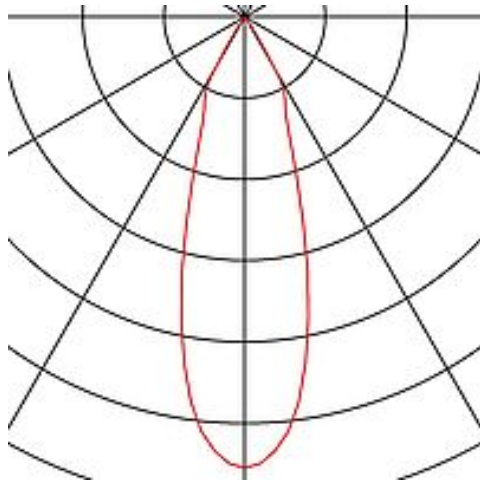

## REVILO

wall and ceiling light, LED, 2700K, black, 36°

Article number	1000905
Feed-in capability	No
Lamp included	No
Tilt range	180 Degree
Rotation range	350 Degree
Length	11.5 cm
Height	13 cm
Diameter	5 cm
Net weight	0.388 kg
Gross weight	0.488 kg
Voltage	100-240V ~50/60Hz sec. 500mA
Protection class	I
Beam angle	36 Degree
Average lifespan	30000 Hours
Colour temperature	2700 Kelvin
Colour rendering index	80
Luminous flux	620 lm
Energy efficiency class	A++
Way of mounting	Surface mounted / Ceiling mounted / Wall mounted
Colour	black
Form	cylindric
Light distribution type 1	direct
Light distribution type 2	rotational symmetric
Material	Aluminium/steel

The REVILO is available in white and black. It has a cylindrical spotlight which can be individually directed via a joint. The swivel and tilting range allows you to optimally light up the room. The integrated premium LEDs provide high energy efficiency. The built-in LED constant current driver allows it to be directly connected to a 230V mains power supply.