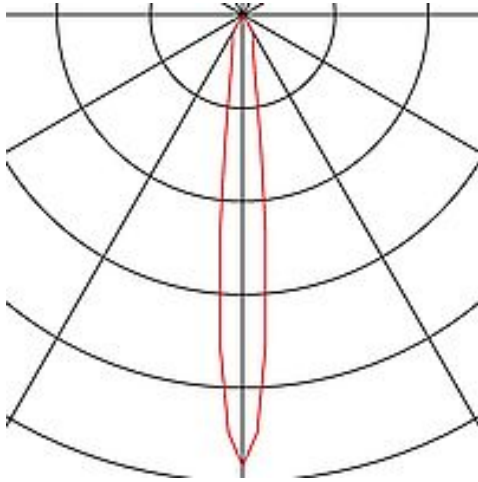

REVILO

wall and ceiling light, LED, 2700K, black, 15°

Article number	1000904
Feed-in capability	No
Lamp included	No
Tilt range	180 Degree
Rotation range	350 Degree
Length	11.5 cm
Height	13 cm
Diameter	5 cm
Net weight	0.388 kg
Gross weight	0.494 kg
Voltage	100-240V ~50/60Hz sec. 500mA
Protection class	I
Beam angle	15 Degree
Average lifespan	30000 Hours
Colour temperature	2700 Kelvin
Colour rendering index	80
Luminous flux	620 lm
Energy efficiency class	A++
Way of mounting	Surface mounted / Ceiling mounted / Wall mounted
Colour	black
Form	cylindric
Light distribution type 1	direct
Light distribution type 2	rotational symmetric
Material	Aluminium/steel

The REVILO is available in white and black. It has a cylindrical spotlight which can be individually directed via a joint. The swivel and tilting range allows you to optimally light up the room. The integrated premium LEDs provide high energy efficiency. The built-in LED constant current driver allows it to be directly connected to a 230V mains power supply.