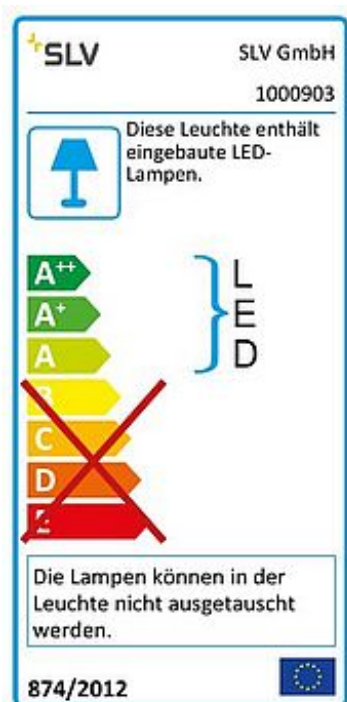

**SLV REVILO**

wall and ceiling light, LED, 2700K, white, 36°

|                           |  |
|---------------------------|--|
| Article number            | 1000903  |
| Feed-in capability        | No   |
| Lamp included             | No   |
| Tilt range                | 180 Degree                                       |
| Rotation range            | 350 Degree                                       |
| Length                    | 11.5 cm  |
| Height                    | 13 cm  |
| Diameter                  | 5 cm   |
| Net weight                | 0.39 kg  |
| Gross weight              | 0.493 kg   |
| Voltage                   | 100-240V ~50/60Hz sec. 500mA                     |
| Protection class          | I  |
| Beam angle                | 36 Degree  |
| Average lifespan          | 30000 Hours                                      |
| Colour temperature        | 2700 Kelvin                                      |
| Colour rendering index    | 80   |
| Luminous flux             | 620 lm   |
| Energy efficiency class   | A++  |
| Way of mounting           | Surface mounted / Ceiling mounted / Wall mounted |
| Colour                    | white  |
| Form                      | cylindric  |
| Light distribution type 1 | direct   |
| Light distribution type 2 | rotational symmetric                             |
| Material                  | Aluminium/steel                                  |

The REVILO is available in white and black. It has a cylindrical spotlight which can be individually directed via a joint. The swivel and tilting range allows you to optimally light up the room. The integrated premium LEDs provide high energy efficiency. The built-in LED constant current driver allows it to be directly connected to a 230V mains power supply.