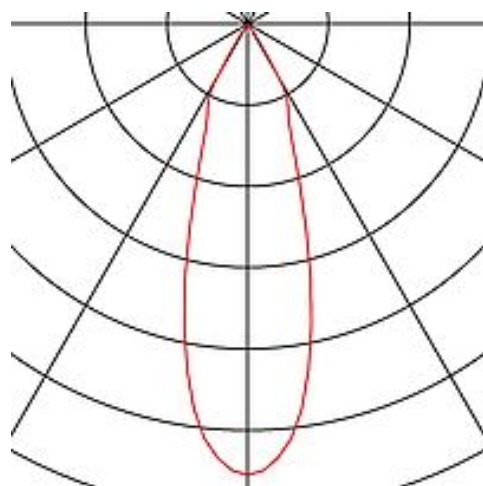

**SLV REVILO**

wall and ceiling light, LED, 2700K, white, 36°

|                           |  |
|---------------------------|--|
| Article number            | 1000903  |
| Feed-in capability        | No   |
| Lamp included             | No   |
| Tilt range                | 180 Degree                                       |
| Rotation range            | 350 Degree                                       |
| Length                    | 11.5 cm  |
| Height                    | 13 cm  |
| Diameter                  | 5 cm   |
| Net weight                | 0.39 kg  |
| Gross weight              | 0.493 kg   |
| Voltage                   | 100-240V ~50/60Hz sec. 500mA                     |
| Protection class          | I  |
| Beam angle                | 36 Degree  |
| Average lifespan          | 30000 Hours                                      |
| Colour temperature        | 2700 Kelvin                                      |
| Colour rendering index    | 80   |
| Luminous flux             | 620 lm   |
| Energy efficiency class   | A++  |
| Way of mounting           | Surface mounted / Ceiling mounted / Wall mounted |
| Colour                    | white  |
| Form                      | cylindric  |
| Light distribution type 1 | direct   |
| Light distribution type 2 | rotational symmetric                             |
| Material                  | Aluminium/steel                                  |

The REVILO is available in white and black. It has a cylindrical spotlight which can be individually directed via a joint. The swivel and tilting range allows you to optimally light up the room. The integrated premium LEDs provide high energy efficiency. The built-in LED constant current driver allows it to be directly connected to a 230V mains power supply.