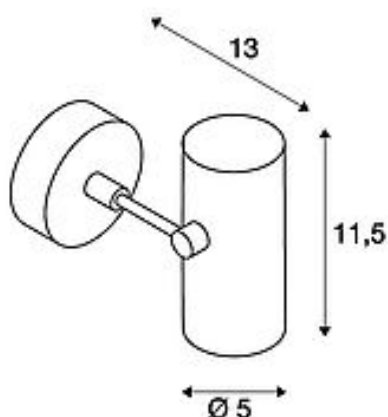

**SLV REVILO**

wall and ceiling light, LED, 2700K, white, 36°

|                           |  |
|---------------------------|--|
| Article number            | 1000903  |
| Feed-in capability        | No   |
| Lamp included             | No   |
| Tilt range                | 180 Degree                                       |
| Rotation range            | 350 Degree                                       |
| Length                    | 11.5 cm  |
| Height                    | 13 cm  |
| Diameter                  | 5 cm   |
| Net weight                | 0.39 kg  |
| Gross weight              | 0.493 kg   |
| Voltage                   | 100-240V ~50/60Hz sec. 500mA                     |
| Protection class          | I  |
| Beam angle                | 36 Degree  |
| Average lifespan          | 30000 Hours                                      |
| Colour temperature        | 2700 Kelvin                                      |
| Colour rendering index    | 80   |
| Luminous flux             | 620 lm   |
| Energy efficiency class   | A++  |
| Way of mounting           | Surface mounted / Ceiling mounted / Wall mounted |
| Colour                    | white  |
| Form                      | cylindric  |
| Light distribution type 1 | direct   |
| Light distribution type 2 | rotational symmetric                             |
| Material                  | Aluminium/steel                                  |

The REVILO is available in white and black. It has a cylindrical spotlight which can be individually directed via a joint. The swivel and tilting range allows you to optimally light up the room. The integrated premium LEDs provide high energy efficiency. The built-in LED constant current driver allows it to be directly connected to a 230V mains power supply.