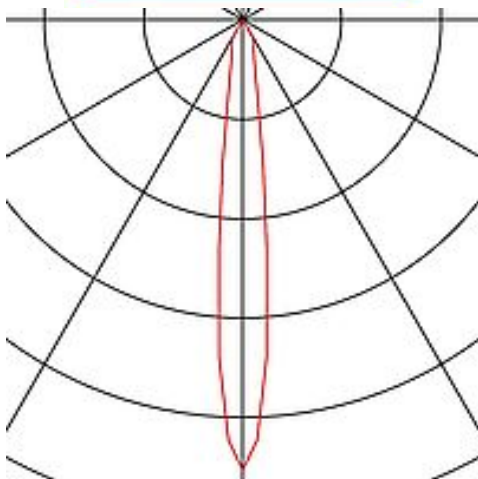

SLV REVILO

wall and ceiling light, LED, 3000K, black, 15°

Article number	1000900
Feed-in capability	No
Lamp included	No
Tilt range	180 Degree
Rotation range	350 Degree
Length	11.5 cm
Height	13 cm
Diameter	5 cm
Net weight	0.387 kg
Gross weight	0.487 kg
Voltage	100-240V ~50/60Hz sec. 500mA
Protection class	I
Beam angle	15 Degree
Average lifespan	30000 Hours
Colour temperature	3000 Kelvin
Colour rendering index	80
Luminous flux	670 lm
Energy efficiency class	A++
Way of mounting	Surface mounted / Ceiling mounted / Wall mounted
Colour	black
Form	cylindric
Light distribution type 1	direct
Light distribution type 2	rotational symmetric
Material	Aluminium/steel

The REVILO is available in white and black. It has a cylindrical spotlight which can be individually directed via a joint. The swivel and tilting range allows you to optimally light up the room. The integrated premium LEDs provide high energy efficiency. The built-in LED constant current driver allows it to be directly connected to a 230V mains power supply.