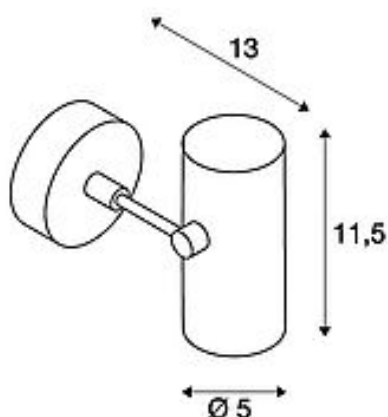

SLV REVILO

wall and ceiling light, LED, 3000K, white, 36°

Article number	1000899
Feed-in capability	No
Lamp included	No
Tilt range	180 Degree
Rotation range	350 Degree
Length	11.5 cm
Height	13 cm
Diameter	5 cm
Net weight	0.392 kg
Gross weight	0.491 kg
Voltage	100-240V ~50/60Hz sec. 500mA
Protection class	I
Beam angle	36 Degree
Average lifespan	30000 Hours
Colour temperature	3000 Kelvin
Colour rendering index	80
Luminous flux	670 lm
Energy efficiency class	A++
Way of mounting	Surface mounted / Ceiling mounted / Wall mounted
Colour	white
Form	cylindric
Light distribution type 1	direct
Light distribution type 2	rotational symmetric
Material	Aluminium/steel

The REVILO is available in white and black. It has a cylindrical spotlight which can be individually directed via a joint. The swivel and tilting range allows you to optimally light up the room. The integrated premium LEDs provide high energy efficiency. The built-in LED constant current driver allows it to be directly connected to a 230V mains power supply.