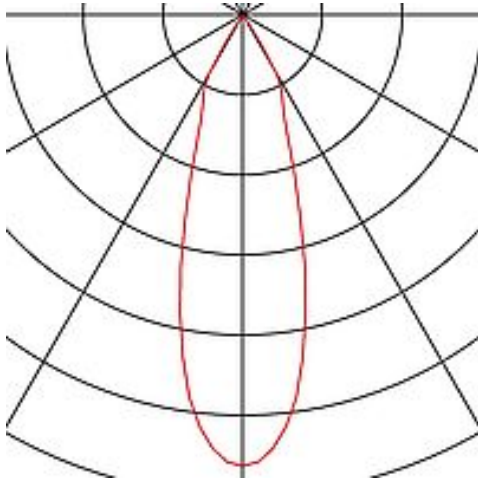

SLV REVILO

wall and ceiling light, LED, 3000K, white, 36°

Article number	1000899
Feed-in capability	No
Lamp included	No
Tilt range	180 Degree
Rotation range	350 Degree
Length	11.5 cm
Height	13 cm
Diameter	5 cm
Net weight	0.392 kg
Gross weight	0.491 kg
Voltage	100-240V ~50/60Hz sec. 500mA
Protection class	I
Beam angle	36 Degree
Average lifespan	30000 Hours
Colour temperature	3000 Kelvin
Colour rendering index	80
Luminous flux	670 lm
Energy efficiency class	A++
Way of mounting	Surface mounted / Ceiling mounted / Wall mounted
Colour	white
Form	cylindric
Light distribution type 1	direct
Light distribution type 2	rotational symmetric
Material	Aluminium/steel

The REVILO is available in white and black. It has a cylindrical spotlight which can be individually directed via a joint. The swivel and tilting range allows you to optimally light up the room. The integrated premium LEDs provide high energy efficiency. The built-in LED constant current driver allows it to be directly connected to a 230V mains power supply.