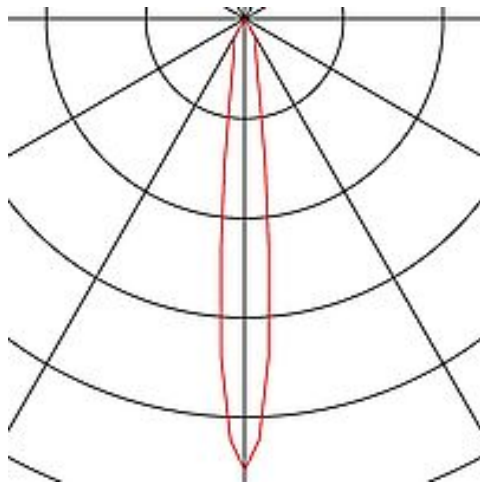

REVILO

wall and ceiling light, LED, 3000K, white, 15°

Article number	1000898
Feed-in capability	No
Lamp included	No
Tilt range	180 Degree
Rotation range	350 Degree
Length	11.5 cm
Height	13 cm
Diameter	5 cm
Net weight	0.389 kg
Gross weight	0.486 kg
Voltage	100-240V ~50/60Hz sec. 500mA
Protection class	I
Beam angle	15 Degree
Average lifespan	30000 Hours
Colour temperature	3000 Kelvin
Colour rendering index	80
Luminous flux	670 lm
Energy efficiency class	A++
Way of mounting	Surface mounted / Ceiling mounted / Wall mounted
Colour	white
Form	cylindric
Light distribution type 1	direct
Light distribution type 2	rotational symmetric
Material	Aluminium/steel

The REVILO is available in white and black. It has a cylindrical spotlight which can be individually directed via a joint. The swivel and tilting range allows you to optimally light up the room. The integrated premium LEDs provide high energy efficiency. The built-in LED constant current driver allows it to be directly connected to a 230V mains power supply.