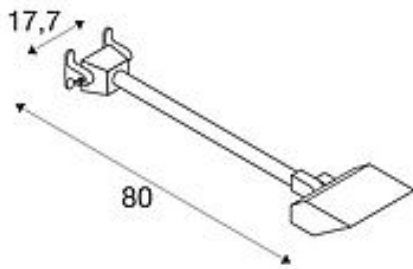

TODAY

outdoor display fitting, LED, 4000K, silver, short, IP65

Article number	1000885
Feed-in capability	No
Lamp included	No
Tilt range	90 Degree
Width	17.7 cm
Height	23.2 cm
Depth	20 cm
Net weight	1.594 kg
Gross weight	1.846 kg
Voltage	220-240V ~50/60Hz sec. 640mA
Protection class	I
IP-rating	IP 65
Beam angle	140 Degree
Average lifespan	40000 Hours
Colour temperature	4000 Kelvin
Colour rendering index	70
Luminous flux	2800 lm
Energy efficiency class	A++
Way of mounting	Surface mounted / Wall mounted
Colour	silver
Form	square
Light distribution type 1	direct
Light distribution type 2	symmetric
Material	Aluminium

The powerful display fitting TODAY is made of painted aluminium which covers the built-in LED. The lamp head can be tilted and is mounted on a straight beam. With protection class IP65 , it is suitable for outdoor use. The electrical connection of the luminaire, which comes in black, white and silver, is made directly to the 230V mains power supply. This luminaire has a built-in, powerful 29W LED lamp. EEI: A - A++.