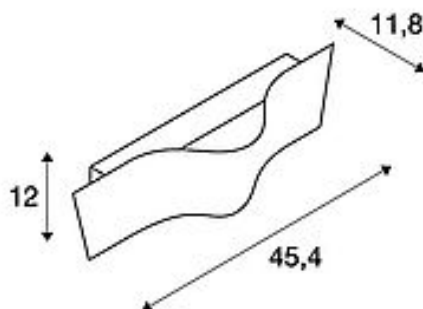

## WAVE 45

LED wall light, white, 2000K-3000K Dim to Warm

Article number	1000650
Feed-in capability	No
Lamp included	No
Width	45.4 cm
Height	12 cm
Depth	11.8 cm
Net weight	1.326 kg
Gross weight	2.082 kg
Voltage	220-240V ~50/60Hz sec. 500mA
Protection class	I
Average lifespan	30000 Hours
Colour rendering index	90
Luminous flux	1050 lm
Energy efficiency class	A++
Way of mounting	Surface mounted / Wall mounted
Colour	white
Form	others
Light distribution type 1	direct - indirect
Light distribution type 2	symmetric
Material	Aluminium/steel

Behind the elegant wave shaped front cover, the WAVE 45 recessed wall light has a warm white COB LED. By this special shape the fitted LEDs creates two opposite light outlets. Manufactured from aluminium, the fitting is ready for direct connection to 230V mains supply, thanks to the incorporated driver. The WAVE 45 is infinitely dimmable and completely flicker-free due to the dim-to-warm function. WAVE 45 is available in black, white, brushed aluminium and brass colour. This luminaire contains built-in LED lamps. EEI: A - A++. The lamps in the luminaire cannot be replaced.