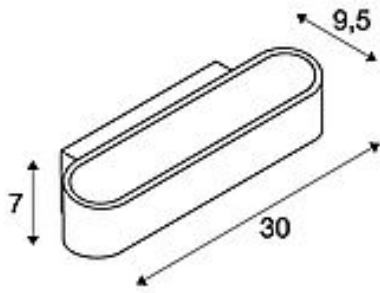

## ASSO 300

wall light, LED, 2000K-3000K Dim to Warm, brushed aluminium/white

Article number	1000635
Feed-in capability	No
Lamp included	No
Width	30 cm
Height	7 cm
Depth	9.5 cm
Net weight	1.088 kg
Gross weight	1.343 kg
Voltage	220-240V ~50/60Hz sec. 500mA
Protection class	I
Average lifespan	30000 Hours
Colour temperature	2000 Kelvin
Colour rendering index	90
Luminous flux	1040 lm
Energy efficiency class	A++
Way of mounting	Surface mounted / Wall mounted
Colour	alu brushed/white
Form	oval
Light distribution type 1	direct - indirect
Light distribution type 2	symmetric
Material	Aluminium/steel

The distinctive LED UP/DOWN recessed wall light ASSO 300 is equipped with two ultra-modern, powerful COB LEDs which emit light indirectly. Thus it is ideal for glare-free lighting of stairs, staircases and rooms. The lighting atmosphere can be adjusted/dimmed in an uncomplicated way using the dim-to-warm function. Due to the incorporated constant current LED driver, placed within the canopy, the electrical connection is made directly to 230V mains supply. This luminaire contains built-in LED lamps. EEI: A - A++. The lamps in the luminaire cannot be replaced.