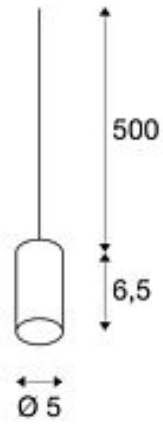

## FITU

pendant, E27, light bamboo, 5m cable with open cable end, max. 60W

Article number	1000582
Feed-in capability	No
Lampholder / Socket	E27
Number of light sources	1
Lamp included	No
Height	8.6 cm
Diameter	5 cm
Pendant length	500 cm
Net weight	0.301 kg
Gross weight	0.353 kg
Voltage	220-240V ~50/60Hz
Max. wattage	60 Watt
Protection class	II
Energy efficiency class	A++
Way of mounting	Surface mounted / Ceiling mounted with accessories
Lamp	A60
Colour	light bamboo
Form	cylindric
Light distribution type 1	diffuse
Material	Bamboo/steel
Type of plug	open cable end

The FITU pendant can be combined with FITU ceiling plates of any colour. With its in-built E27 socket, the luminaire is suitable for both LED and energy-saving lamps. Pendant length is 500 cm and can be shortened depending on installation needs. Supplied ready for direct connection to 230V mains supply.