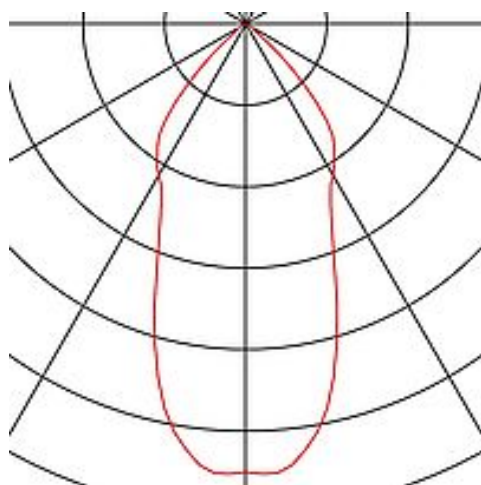

TOTHEE

wall and ceiling light, LED, 3000K, white/black, 50°

Article number	1000427
Feed-in capability	No
Lamp included	No
Tilt range	90 Degree
Rotation range	350 Degree
Depth	9 cm
Diameter	10 cm
Net weight	0.654 kg
Gross weight	0.71 kg
Voltage	220-240V ~50/60Hz sec. 350mA
Protection class	I
Beam angle	50 Degree
Average lifespan	30000 Hours
Colour temperature	3000 Kelvin
Colour rendering index	80
Luminous flux	1250 lm
Energy efficiency class	A++
Way of mounting	Surface mounted / Ceiling mounted / Wall mounted
Colour	black/white
Form	round
Light distribution type 1	direct
Light distribution type 2	rotational symmetric
Material	Aluminium

The TOTHEE dimmable luminaire series is available in white and black. It has a compact spotlight which can be individually directed via a hinge. The swivel and tilting range allows you to optimally light up the room. The integrated premium LEDs provide high energy efficiency. The luminaires can be directly connected to the 230V mains supply and are also dimmable.