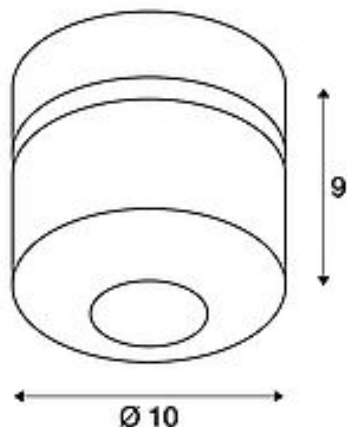

TOTHEE

wall and ceiling light, LED, 3000K, white/black, 50°

Article number	1000427
Feed-in capability	No
Lamp included	No
Tilt range	90 Degree
Rotation range	350 Degree
Depth	9 cm
Diameter	10 cm
Net weight	0.654 kg
Gross weight	0.71 kg
Voltage	220-240V ~50/60Hz sec. 350mA
Protection class	I
Beam angle	50 Degree
Average lifespan	30000 Hours
Colour temperature	3000 Kelvin
Colour rendering index	80
Luminous flux	1250 lm
Energy efficiency class	A++
Way of mounting	Surface mounted / Ceiling mounted / Wall mounted
Colour	black/white
Form	round
Light distribution type 1	direct
Light distribution type 2	rotational symmetric
Material	Aluminium

The TOTHEE dimmable luminaire series is available in white and black. It has a compact spotlight which can be individually directed via a hinge. The swivel and tilting range allows you to optimally light up the room. The integrated premium LEDs provide high energy efficiency. The luminaires can be directly connected to the 230V mains supply and are also dimmable.