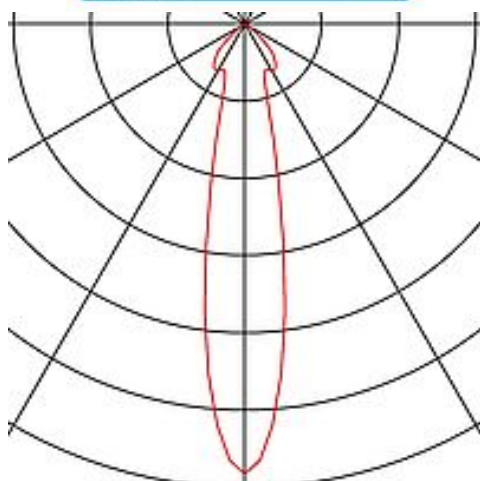

SLV TOTHEE

wall and ceiling light, LED, 3000K, black, 25°

Article number	1000424
Feed-in capability	No
Lamp included	No
Tilt range	90 Degree
Rotation range	350 Degree
Depth	9 cm
Diameter	10 cm
Net weight	0.645 kg
Gross weight	0.7 kg
Voltage	220-240V ~50/60Hz sec. 350mA
Protection class	I
Beam angle	25 Degree
Average lifespan	30000 Hours
Colour temperature	3000 Kelvin
Colour rendering index	80
Luminous flux	1250 lm
Energy efficiency class	A++
Way of mounting	Surface mounted / Ceiling mounted / Wall mounted
Colour	black
Form	round
Light distribution type 1	direct
Light distribution type 2	rotational symmetric
Material	TBD

The TOTHEE dimmable luminaire series is available in white and black. It has a compact spotlight which can be individually directed via a hinge. The swivel and tilting range allows you to optimally light up the room. The integrated premium LEDs provide high energy efficiency. The luminaires can be directly connected to the 230V mains supply and are also dimmable.