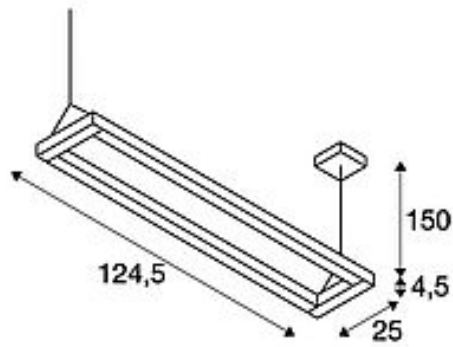

## LONG GRILL

pendant, LED, 3000K, white

Article number	1000393
Feed-in capability	No
Lamp included	No
Tilt range	270 Degree
Length	124.5 cm
Width	25 cm
Height	4.5 cm
Pendant length	150 cm
Net weight	5.036 kg
Gross weight	5.92 kg
Voltage	200-240V ~50/60Hz sec. 1400mA
Protection class	I
Beam angle	110 Degree
Average lifespan	30000 Hours
Colour temperature	3000 Kelvin
Colour rendering index	80
Luminous flux	6500 lm
Energy efficiency class	A++
Way of mounting	Surface mounted / Ceiling mounted
Colour	white
Form	square
Light distribution type 1	direct
Light distribution type 2	symmetric
Material	Aluminium/acrylic glass

Our LONG GRILL LED pendant impresses with its straight design for modern rooms. Because of the built-in premium swivelling LEDs, this luminaire provides the optimum conditions for efficient use while still remaining stylish. Thanks to its built-in LED driver with pendant suspension and ceiling plate, the LONG GRILL LED pendant comes ready for direct connection to a 230V mains supply. This luminaire is compatible with bulbs in energy classes: A - A++