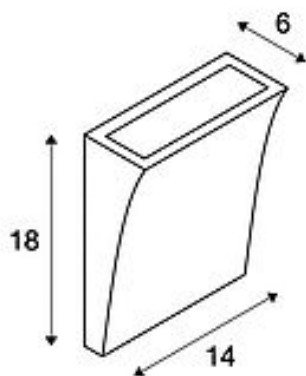

SLV DELWA WIDE LED outdoor wall light
3000K, 100°, silver grey, IP44

Article number	1000341
Product family	Delwa
Feed-in capability	No
Lamp included	No
Width	14 cm
Height	18 cm
Depth	6 cm
Net weight	0.876 kg
Gross weight	0.949 kg
Voltage	100-240V ~50/60Hz sec. 700mA
Protection class	I
IP-rating	IP 44
Beam angle	100 Degree
Average lifespan	30000 Hours
Colour temperature	3000 Kelvin
Colour rendering index	80
Luminous flux	910 lm
Energy efficiency class	A++
Way of mounting	Surface mounted / Wall mounted
Colour	Silver-grey
Form	square
Light distribution type 1	direct
Light distribution type 2	symmetric
Light distribution type 3	indirect
Material	Aluminium/glass

Articles of this series

227290	DELWA CURVE, outdoor wall light, LED, 4000K, IP44, silver-grey, max. 8W
230791	DELWA WIDE, outdoor wall light, LED, 3000K, IP44, white, max. 7W
230794	DELWA WIDE, outdoor wall light, LED, 3000K, IP44, silver-grey, 7W
231902	DELWA, outdoor wall light, LED, 3000K, IP44, white, 4W
231912	DELWA, outdoor wall light, LED, 3000K, IP44, silver-grey, 4W
232201	DELWA PATHLIGHT 60, outdoor floor stand, LED, 3000K, IP44, white, 4W
232205	DELWA PATHLIGHT 60, outdoor floor stand, LED, 3000K, IP44, anthracite, 4W
232206	DELWA PATHLIGHT 60, outdoor floor stand, LED, 3000K, IP44, brushed aluminium, 4W
230795	DELWA WIDE, outdoor wall light, LED, 3000K, IP44, anthracite, 6.5W
1000340	DELWA WIDE LED outdoor wall light, 3000K, 100°, white, IP44
1000342	DELWA WIDE LED outdoor wall light, 3000K, 100°, anthracite, IP44

The DELWA WIDE aluminium wall light is fitted with two powerful flat LEDs with a warm white colour of light. The electrical connection of the aluminium luminaire is made directly to the 230V mains supply using the built-in driver. With protection class IP44, the luminaire is available in several colour versions and is suitable for outdoor use. This luminaire contains built-in LED lamps. EEL A - A++ The lamps in the luminaire cannot be replaced.