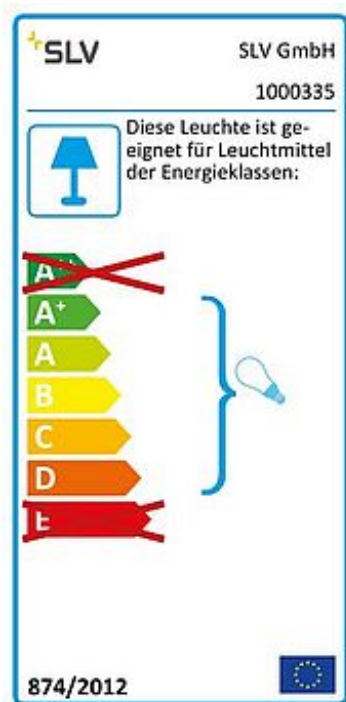

SLV SQUARE TURN

QT14, outdoor wall light, silver-grey, max. 42W, IP44

Article number	1000335
Feed-in capability	No
Lampholder / Socket	G9
Number of light sources	1
Lamp included	No
Width	12 cm
Height	12 cm
Depth	17.8 cm
Net weight	1.346 kg
Gross weight	1.475 kg
Voltage	230V ~50Hz
Max. wattage	42 Watt
Protection class	I
IP-rating	IP 44
Energy efficiency class	A+
Way of mounting	Surface mounted / Wall mounted
Lamp	QT14
Colour	Silver-grey
Form	square
Light distribution type 1	direct - indirect
Material	Aluminium/glass

Articles of this series

230684 SQUARE TURN, outdoor wall light, HIT-CE, IP44, silver-grey, 20W

230674 SQUARE TURN, outdoor wall light, QT14, IP44, silver-grey, max. 42W

Cube-shaped wall light made from aluminium. The frosted, self-supporting protective glass is placed within the rotatable lamp head and surrounded by its housing. It is protection class IP44 and suitable for outdoor use. The electrical connection is made directly to the 230V mains supply. In addition, the installation can be extended by floor lamps of the series. This luminaire is suitable for lamps of energy classes: D - A+