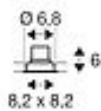

PIREQ 68 INTEGRATED

square, black, 6.5W, 38°, 3000K

Article number	1000306
Feed-in capability	No
Lamp included	No
Installation diameter	6.8 cm
Installation depth	5.7 cm
Length	8.2 cm
Width	8.2 cm
Height	6 cm
Net weight	0.189 kg
Gross weight	0.251 kg
Voltage	220-240V ~50/60Hz
Protection class	II
IP-rating	IP 23
Beam angle	38 Degree
Average lifespan	30000 Hours
Colour temperature	3000 Kelvin
Colour rendering index	80
Luminous flux	580 lm
Energy efficiency class	A++
Way of mounting	Recessed mounted / Ceiling recessed
Colour	black
Form	square
Light distribution type 1	direct
Light distribution type 2	rotational symmetric
Material	Aluminium

The simplicity and effectiveness of the innovative PIREQ 68 INTEGRATED is captivating. It is available in matt black, white, or brushed aluminium, and in round or square form, single-headed. Equipped with a powerful, warm white premium COB LED in a tilting mount and the connection box included in the scope of supply, the downlight can be used in any lighting situation. The electrical connection is made directly to the 230V mains supply.