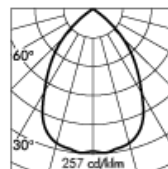

## TECHNICAL DATA SHEET ART. S.6671 - LOFT CEILING

TC-TEL 18W Gx24q-2 1200lm  
 Rated luminaire luminous flux: 468lm  
 Rated input power: 19W  
 Luminaire efficacy: 25lm/W (LOR: 39%)  
 Electronic ballast 220÷240V 0/50/60Hz

h(m)	Ø(m)	E(lx)
1	1.50	307
2	3.00	77
3	4.50	34
4	6.01	19
5	7.51	12