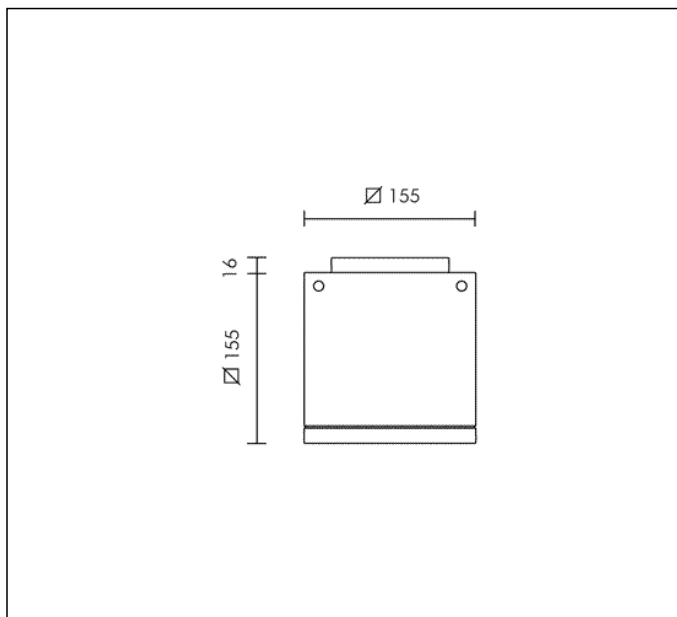

## TECHNICAL DATA SHEET ART. S.6671 - LOFT CEILING

TC-TEL 18W Gx24q-2 1200lm  
 Rated luminaire luminous flux: 468lm  
 Rated input power: 19W  
 Luminaire efficacy: 25lm/W (LOR: 39%)  
 Electronic ballast 220÷240V 0/50/60Hz

h(m)	Ø(m)	E(lx)
1	1.50	307
2	3.00	77
3	4.50	34
4	6.01	19
5	7.51	12