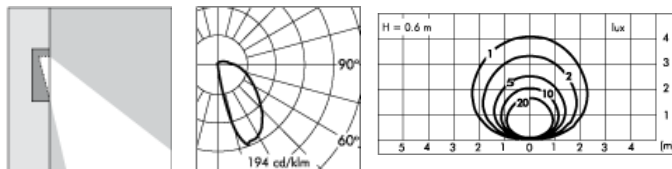

TECHNICAL DATA SHEET ART. S.6027 - MEGABLINKER

HIT-TC CRI 35W G8,5 3300lm
 Rated luminaire luminous flux: 594lm
 Rated input power: 46W
 Luminaire efficacy: 13lm/W (LOR: 18%)
 Electronic ballast 220÷240V 0/50/60Hz

CE IP 65

PRODUCT TYPE

Wall mounted luminaire. IP rating IP 65

MATERIAL CHARACTERISTICS

Aluminium die cast housing in EN AB-47100 (low copper content) with high resistance against corrosion. Stone wash surface treatment prior to painting process. A4 grade Stainless Steel screws with 2,5-3% molybdenum content which increases the resistance against corrosion. Silicone gaskets. Painting Process : 3 Step Process