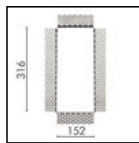

S.6024
MASK FOR PLASTER BOARD WALLS
Hole 152 x 316 mm