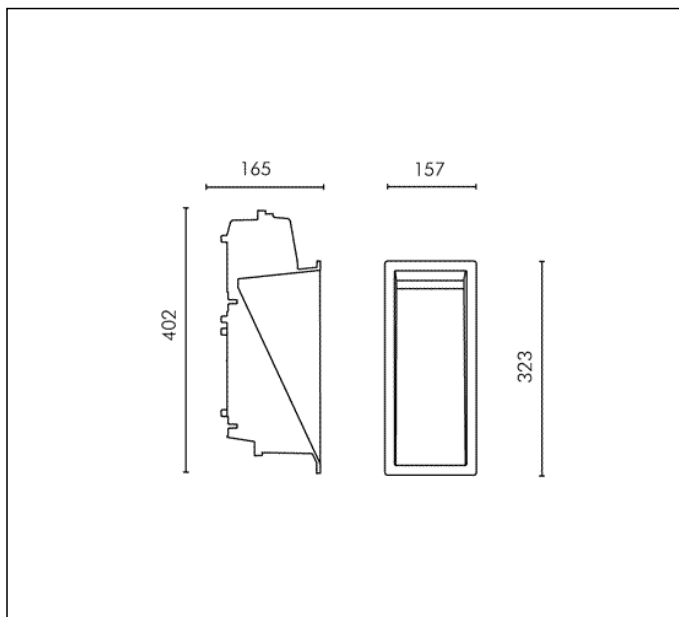

TECHNICAL DATA SHEET ART. S.6027 - MEGABLINKER

HIT-TC CRI 35W G8,5 3300lm
 Rated luminaire luminous flux: 594lm
 Rated input power: 46W
 Luminaire efficacy: 13lm/W (LOR: 18%)
 Electronic ballast 220÷240V 0/50/60Hz

CE IP 65

PRODUCT TYPE

Wall mounted luminaire. IP rating IP 65

MATERIAL CHARACTERISTICS

Aluminium die cast housing in EN AB-47100 (low copper content) with high resistance against corrosion. Stone wash surface treatment prior to painting process. A4 grade Stainless Steel screws with 2,5-3% molybdenum content which increases the resistance against corrosion. Silicone gaskets. Painting Process : 3 Step Process