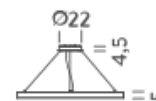

CIRCLE HOME 0,85-1-1,5m

Ø85/100/150

CIRCLE 2-3-5m

Ø200

Ø300

Ø500

Ø 5M | UP - DOWNLIGHT - 3000K

LAMPING