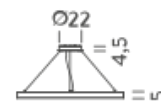

Ø 3M | UP - DOWNLIGHT - 2700K

LAMPING

Source	Linear LED
Total power	268W
Emission	Diffused orientable
Switching	DALI 1-100%
Tension	110/240V
Color temperature	2700K
Luminous flux	15640lm
Typ CRI	90
Energy class	E
IP class	40
Dimensions	ø300x5cm
Materials	Aluminium
Notes	included: 3 drivers WALIMLED100/24, 3x dimmer interface WDIMDALIHP, 3x electrical cables 5m, 6x adjustable metal cables length 3m (including ceiling attachment). Shipped in 3 pieces
Customization options	Shapes, sizes
Accessories	Canopy, for concrete ceiling | Canopy box, 1 driver, 1 electrical cable | Ceiling plate, for false ceiling
Net lamp weight	12,3 kg

Codes

BZRC1730G15DBO
BZRC1730G15DNE
BZRC1730G15DOR

PACKAGE

Package 01

Structure

white
black
matte gold

Dimension: 310x110x15 cm / Gross weight: 20,3 kg

Certificazioni

NEMO s.p.a.

CIRCLE HOME 0,85-1-1,5m