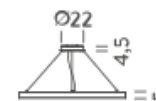

HOME Ø 1,5M | UP - DOWNLIGHT - 2700K

LAMPING

Source	Linear LED
Total power	136W
Emission	Diffused orientable
Switching	DALI 1-100%
Tension	220/240V
Color temperature	2700K
Luminous flux	7847lm
Typ CRI	90
Energy class	E
IP class	40
Dimensions	ø150x5cm
Materials	Aluminium
Notes	included: round canopy with 1 driver WALIM150/24VIN, 1x dimmer interface WDIMDALIHP, 1 electrical cable 4m, 3x adjustable metal cables (length from 3m to 0,5m). Shipped assembled
Customization options	Shapes, sizes
Accessories	Canopy, for concrete ceiling | Ceiling attachment, for metal cable | Ceiling plate, for false ceiling
Net lamp weight	5,4 kg

Codes

BZRC1715G15DBO
BZRC1715G15DNE
BZRC1715G15DOR

Structure

white
black
matte gold

PACKAGE

Package 01 Dimension: 160x160x15 cm / Gross weight: 8,9 kg

Certificazioni

NEMO s.p.a.

CIRCLE HOME 0,85-1-1,5m