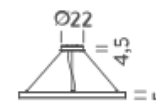

CIRCLE HOME 0,85-1-1,5m

Ø85/100/150

CIRCLE 2-3-5m

Ø200

Ø300

Ø500

Ø 5M | UP - DOWNLIGHT - 4000K

LAMPING