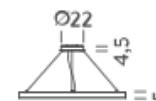

HOME Ø 1M | UP - DOWNLIGHT - 4000K

LAMPING

Source	Linear LED
Total power	90W
Emission	Diffused orientable
Switching	DALI 1-100%
Tension	110/240V
Color temperature	4000K
Luminous flux	6154lm
Typ CRI	90
Energy class	D
IP class	40
Dimensions	ø100x5cm
Materials	Aluminium
Notes	included: round canopy with 1 driver WALIMLED100/24, 1x dimmer interface WDIMDALIHP, 1 electrical cable 4m, 3x adjustable metal cables (length from 3m to 0,5m). Shipped assembled
Customization options	Shapes, sizes
Accessories	Canopy, for concrete ceiling | Ceiling attachment, for metal cable | Ceiling plate, for false ceiling
Net lamp weight	4 kg

Codes

BZRC1710G15NBO
BZRC1710G15NNE
BZRC1710G15NOR

Structure

white
black
matte gold

PACKAGE

Package 01
Dimension: 110x110x15 cm / Gross weight: 6,5 kg

Certificazioni

NEMO s.p.a.

CIRCLE HOME 0,85-1-1,5m