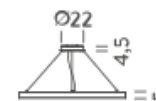

Ø 2M | UP - DOWNLIGHT - 3000K

LAMPING

Source	Linear LED
Total power	180W
Emission	Diffused orientable
Switching	DALI 1-100%
Tension	220/240V
Color temperature	3000K
Luminous flux	11078lm
Typ CRI	90
Energy class	E
IP class	40
Dimensions	ø200x5cm
Materials	Aluminium
Notes	included: 1 driver WALIM250W24VIN, 1x dimmer interface WDIMDALIHP, 2 electrical cables 5m, 4x adjustable metal cables length 3m (including ceiling attachment). Shipped in 2 pieces
Customization options	Shapes, sizes
Accessories	Canopy, for concrete ceiling | Canopy box, 1 driver, 2 electrical cables | Ceiling plate, for false ceiling
Net lamp weight	7,2 kg

Codes

BZRC1720G15WBO
BZRC1720G15WNE
BZRC1720G15WOR

Structure

white
black
matte gold

PACKAGE

Package 01 Dimension: 210x110x15 cm / Gross weight: 12,6 kg

Certificazioni

NEMO s.p.a.

CIRCLE HOME 0,85-1-1,5m