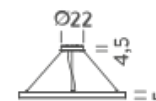

HOME Ø 1,5M | DOWNLIGHT - 2700K

LAMPING

Source	Linear LED
Total power	68W
Emission	Diffused orientable
Switching	DALI 1-100%
Tension	110/240V
Color temperature	2700K
Luminous flux	3923lm
Typ CRI	90
Energy class	E
IP class	40
Dimensions	ø150x5cm
Materials	Aluminium
Notes	included: round canopy with 1 driver WALIMLED100/24, 1x dimmer interface WDIMDALIHP, 1 electrical cable 4m, 3x adjustable metal cables (length from 3m to 0,5m). Shipped assembled
Customization options	Shapes, sizes
Accessories	Canopy, for concrete ceiling | Ceiling attachment, for metal cable | Ceiling plate, for false ceiling
Net lamp weight	4 kg

Codes

BZRC1615G15DBO
BZRC1615G15DNE
BZRC1615G15DOR

PACKAGE

Package 01

Structure

white
black
matte gold

Dimension: 160x160x15 cm / Gross weight: 6,5 kg

Certificazioni

NEMO s.p.a.

CIRCLE HOME 0,85-1-1,5m