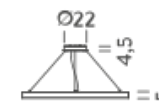

Structure

white
black
matte gold

PACKAGE

Package 01

Dimension: 210x110x15 cm / Gross weight: 12,4 kg

Certificazioni

NEMO s.p.a.

CIRCLE HOME 0,85-1-1,5m