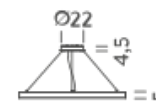

CIRCLE HOME 0,85-1-1,5m

Ø85/100/150

CIRCLE 2-3-5m

Ø200

Ø300

Ø500

Ø 5M | DOWNLIGHT - 4000K

LAMPING