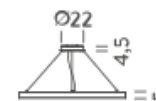

Ø 3M | UP - DOWNLIGHT - 4000K

LAMPING

Source	Linear LED
Total power	268W
Emission	Diffused orientable
Switching	DALI 1-100%
Tension	110/240V
Color temperature	4000K
Luminous flux	18306lm
Typ CRI	90
Energy class	D
IP class	40
Dimensions	ø300x5cm
Materials	Aluminium
Notes	included: 3 driver WALIMLED100/24, 3x dimmer interface WDIMDALIHP, 3 electrical cables 5m, 6x adjustable metal cables length 3m (including ceiling attachment). Shipped in 3 pieces
Customization options	Shapes, sizes
Accessories	Canopy, for concrete ceiling | Canopy box, 1 driver, 1 electrical cable | Ceiling plate, for false ceiling
Net lamp weight	12,3 kg

Codes

BZRC1730G15NBO
BZRC1730G15NNE
BZRC1730G15NOR

Structure

white
black
matte gold

PACKAGE

Package 01 Dimension: 310x110x15 cm / Gross weight: 20,3 kg

Certificazioni

NEMO s.p.a.

CIRCLE HOME 0,85-1-1,5m