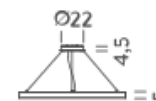

Ø85/100/150

CIRCLE 2-3-5m

Ø200

Ø300

Ø500

HOME Ø 0,85M | UP-DOWNLIGHT - 2700K

LAMPING

Source	linear LED
Total power	70W
Emission	diffused orientable
Switching	DALI 1-100%
Tension	110-240V
Color temperature	2700K
Luminous flux	4000K
Typ CRI	90
Energy class	E
IP class	40
Dimensions	ø85x5cm
Materials	Aluminium
Notes	included: round canopy with 1 driver WALIMLED075/24, 1x dimmer interface WDIMDALIHP, 1 electrical cable 4m, 3x adjustable metal cables (length from 3m to 0,5m). Shipped assembled RAL 9005 black, RAL 9016 white
Accessories	Canopy, for concrete ceiling
Net lamp weight	3 kg

Ø85/100/150

CIRCLE 2-3-5m

Ø200

Ø300

Ø500

HOME Ø 0,85M | DOWNLIGHT - 3000K

LAMPING

Source	linear LED
Total power	35W
Emission	diffused orientable
Switching	DALI 1-100%
Tension	110-240V
Color temperature	3000K
Luminous flux	2200lm
Typ CRI	90
Energy class	E
IP class	40
Dimensions	ø85x5cm
Materials	Aluminium
Notes	included: round canopy with 1 driver WALIMLED075/24, 1x dimmer interface WDIMDALIHP, 1 electrical cable 4m, 3x adjustable metal cables (length from 3m to 0,5m). Shipped assembled RAL 9005 black, RAL 9016 white
Accessories	Canopy, for concrete ceiling
Net lamp weight	3 kg