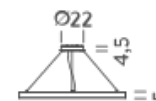

CIRCLE HOME 0,85-1-1,5m

Ø85/100/150

CIRCLE 2-3-5m

Ø200

Ø300

Ø500

Ø 5M | UP - DOWNLIGHT - 2700K

LAMPING