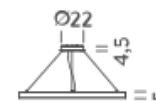

Canopy, for concrete ceiling | Canopy box, 1 driver, 1 electrical cable | Ceiling plate, for false ceiling

7 kg

Structure

white

black

matte gold

Dimension: 210x110x15 cm / Gross weight: 12,4 kg

CIRCLE HOME 0,85-1-1,5m