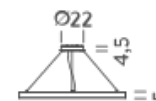

HOME Ø 1,5M | DOWNLIGHT - 3000K

LAMPING

Source	Linear LED
Total power	68W
Emission	Diffused orientable
Switching	DALI 1-100%
Tension	110/240V
Color temperature	3000K
Luminous flux	4154lm
Typ CRI	90
Energy class	E
IP class	40
Dimensions	ø150x5cm
Materials	Aluminium
Notes	included: round canopy with 1 driver WALIMLED100/24, 1x dimmer interface WDIMDALIHP, 1 electrical cable 4m, 3x adjustable metal cables (length from 3m to 0,5m). Shipped assembled
Customization options	Shapes, sizes
Accessories	Canopy, for concrete ceiling | Ceiling attachment, for metal cable | Ceiling plate, for false ceiling
Net lamp weight	5,4 kg

Codes

BZRC1615G15WBO
BZRC1615G15WNE
BZRC1615G15WOR

Structure

white
black
matte gold

PACKAGE

Package 01 Dimension: 160x160x15 cm / Gross weight: 8,9 kg

Certificazioni

NEMO s.p.a.

CIRCLE HOME 0,85-1-1,5m