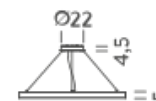

NEMO s.p.a.

CIRCLE HOME 0,85-1-1,5m

Ø85/100/150

CIRCLE 2-3-5m