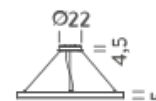

HOME Ø 1M | UP - DOWNLIGHT - 3000K

LAMPING

Source	Linear LED
Total power	90W
Emission	Diffused orientable
Switching	DALI 1-100%
Tension	110/240V
Color temperature	3000K
Luminous flux	5539lm
Typ CRI	90
Energy class	E
IP class	40
Dimensions	ø100x5cm
Materials	Aluminium
Notes	included: round canopy with 1 driver WALIMLED100/24, 1x dimmer interface WDIMDALIHP, 1 electrical cable 4m, 3x adjustable metal cables (length from 3m to 0,5m). Shipped assembled
Customization options	Shapes, sizes
Accessories	Canopy, for concrete ceiling | Ceiling attachment, for metal cable | Ceiling plate, for false ceiling
Net lamp weight	4 kg

Codes

BZRC1710G15WBO
BZRC1710G15WNE
BZRC1710G15WOR

Structure

white
black
matte gold

PACKAGE

Package 01 Dimension: 110x110x15 cm / Gross weight: 6,5 kg

Certificazioni

NEMO s.p.a.

CIRCLE HOME 0,85-1-1,5m