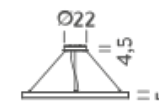

NEMO s.p.a.

CIRCLE HOME 0,85-1-1,5m

Ø85/100/150

CIRCLE 2-3-5m