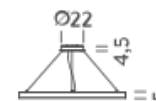

NEMO^{3,000}

www.nemolighting.com

CIRCLE HOME 0,85-1-1,5m

Ø85/100/150

CIRCLE 2-3-5m