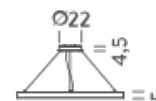

Ø 2M | UP - DOWNLIGHT - 4000K

LAMPING

Source	Linear LED
Total power	180W
Emission	Diffused orientable
Switching	DALI 1-100%
Tension	220/240V
Color temperature	4000K
Luminous flux	12309lm
Typ CRI	90
Energy class	D
IP class	40
Dimensions	ø200x5cm
Materials	Aluminium
Notes	included: 1 driver WALIM250W24VIN, 1x dimmer interface WDIMDALIHP, 2 electrical cables 5m, 4x adjustable metal cables length 3m (including ceiling attachment). Shipped in 2 pieces
Customization options	Shapes, sizes
Accessories	Canopy, for concrete ceiling | Canopy box, 1 driver, 2 electrical cables | Ceiling plate, for false ceiling
Net lamp weight	7,2 kg

Codes

BZRC1720G15NBO
BZRC1720G15NNE
BZRC1720G15NOR

Structure

white
black
matte gold

PACKAGE

Package 01 Dimension: 210x110x15 cm / Gross weight: 12,6 kg

Certificazioni

NEMO s.p.a.

CIRCLE HOME 0,85-1-1,5m