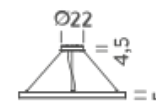

HOME Ø 0,85M | DOWNLIGHT - 4000K

LAMPING

Source	linear LED
Total power	35W
Emission	diffused orientable
Switching	DALI 1-100%
Tension	110-240V
Color temperature	4000K
Luminous flux	2360lm
Typ CRI	90
Energy class	D
IP class	40
Dimensions	ø85x5cm
Materials	Aluminium
Notes	included: round canopy with 1 driver WALIMLED075/24, 1x dimmer interface WDIMDALIHP, 1 electrical cable 4m, 3x adjustable metal cables (length from 3m to 0,5m). Shipped assembled | RAL 9005 black, RAL 9016 white
Accessories	Canopy, for concrete ceiling
Net lamp weight	3 kg

Codes

BZRC1608G15NBO
BZRC1608G15NNE
BZRC1608G15NOR

Structure

white
black
matte gold

PACKAGE

Package 01 Dimension: 110x110x10,30 cm / Gross weight: 5,5 kg

Certificazioni

CIRCLE HOME 0,85-1-1,5m