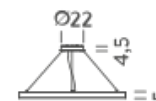

HOME Ø 0,85M | DOWNLIGHT - 3000K

LAMPING

Source	linear LED
Total power	35W
Emission	diffused orientable
Switching	DALI 1-100%
Tension	110-240V
Color temperature	3000K
Luminous flux	2200lm
Typ CRI	90
Energy class	E
IP class	40
Dimensions	ø85x5cm
Materials	Aluminium
Notes	included: round canopy with 1 driver WALIMLED075/24, 1x dimmer interface WDIMDALIHP, 1 electrical cable 4m, 3x adjustable metal cables (length from 3m to 0,5m). Shipped assembled | RAL 9005 black, RAL 9016 white
Accessories	Canopy, for concrete ceiling
Net lamp weight	3 kg

Codes

BZRC1608G15WBO
BZRC1608G15WNE
BZRC1608G15WOR

Structure

white
black
matte gold

PACKAGE

Package 01 Dimension: 110x110x10,30 cm / Gross weight: 5,5 kg

Certificazioni

CIRCLE HOME 0,85-1-1,5m