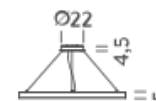

Codes

BZRC1608G15DBO
BZRC1608G15DNE
BZRC1608G15DOR

Structure

white
black
matte gold

PACKAGE

Package 01 Dimension: 110x110x10,30 cm / Gross weight: 5,5 kg

Certificazioni

CIRCLE HOME 0,85-1-1,5m

Ø85/100/150

CIRCLE 2-3-5m

Ø200

Ø300

Ø500

HOME Ø 0,85M | UP-DOWNLIGHT - 2700K

LAMPING

Source	linear LED
Total power	70W
Emission	diffused orientable
Switching	DALI 1-100%
Tension	110-240V
Color temperature	2700K
Luminous flux	4000K
Typ CRI	90
Energy class	E
IP class	40
Dimensions	ø85x5cm
Materials	Aluminium
Notes	included: round canopy with 1 driver WALIMLED075/24, 1x dimmer interface WDIMDALIHP, 1 electrical cable 4m, 3x adjustable metal cables (length from 3m to 0,5m). Shipped assembled RAL 9005 black, RAL 9016 white
Accessories	Canopy, for concrete ceiling
Net lamp weight	3 kg