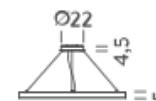

Ø 3M | UP - DOWNLIGHT - 3000K

LAMPING

Source	Linear LED
Total power	268W
Emission	Diffused orientable
Switching	DALI 1-100%
Tension	110/240V
Color temperature	3000K
Luminous flux	16476lm
Typ CRI	90
Energy class	E
IP class	40
Dimensions	ø300x5cm
Materials	Aluminium
Notes	included: 3 driver WALIMLED100/24, 3x dimmer interface WDIMDALIHP, 3 electrical cables 5m, 6x adjustable metal cables length 3m (including ceiling attachment). Shipped in 3 pieces
Customization options	Shapes, sizes
Accessories	Canopy, for concrete ceiling | Canopy box, 1 driver, 1 electrical cable | Ceiling plate, for false ceiling
Net lamp weight	12,3 kg

Codes

BZRC1730G15WBO
BZRC1730G15WNE
BZRC1730G15WOR

Structure

white
black
matte gold

PACKAGE

Package 01 Dimension: 310x110x15 cm / Gross weight: 20,3 kg

Certificazioni

NEMO s.p.a.

CIRCLE HOME 0,85-1-1,5m