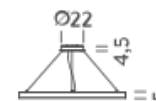

HOME Ø 1,5M | DOWNLIGHT - 4000K

LAMPING

Source	Linear LED
Total power	68W
Emission	Diffused orientable
Switching	DALI 1-100%
Tension	110/240V
Color temperature	4000K
Luminous flux	4616lm
Typ CRI	90
Energy class	D
IP class	40
Dimensions	ø150x5cm
Materials	Aluminium
Notes	included: round canopy with 1 driver WALIMLED100/24, 1x dimmer interface WDIMDALIHP, 1 electrical cable 4m, 3x adjustable metal cables (length from 3m to 0,5m). Shipped assembled
Customization options	Shapes, sizes
Accessories	Canopy, for concrete ceiling | Ceiling attachment, for metal cable | Ceiling plate, for false ceiling
Net lamp weight	5,4 kg

Codes

BZRC1615G15NBO
BZRC1615G15NNE
BZRC1615G15NOR

Structure

white
black
matte gold

PACKAGE

Package 01 Dimension: 160x160x15 cm / Gross weight: 8,9 kg

Certificazioni

NEMO s.p.a.

CIRCLE HOME 0,85-1-1,5m