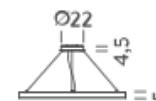

HOME Ø 0,85M | UP-DOWNLIGHT - 3000K

LAMPING

Source	linear LED
Total power	70W
Emission	diffused orientable
Switching	DALI 1-100%
Tension	110-240V
Color temperature	3000K
Luminous flux	4400lm
Typ CRI	90
Energy class	E
IP class	40
Dimensions	ø85x5cm
Materials	Aluminium
Notes	included: round canopy with 1 driver WALIMLED075/24, 1x dimmer interface WDIMDALIHP, 1 electrical cable 4m, 3x adjustable metal cables (length from 3m to 0,5m). Shipped assembled | RAL 9005 black, RAL 9016 white
Accessories	Canopy, for concrete ceiling
Net lamp weight	3 kg

Codes

BZRC1708G15WBO
BZRC1708G15WNE
BZRC1708G15WOR

Structure

white
black
matte gold

PACKAGE

Package 01 Dimension: 110x110x10,30 cm / Gross weight: 5,5 kg

Certificazioni

CIRCLE HOME 0,85-1-1,5m