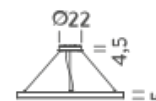

black

matte gold

Dimension: 310x110x15 cm / Gross weight: 17,8 kg

Certificazioni

NEMO s.p.a.

www.nemolighting.com

CIRCLE HOME 0,85-1-1,5m

Ø85/100/150