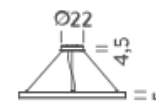

NEMO^{lighting}

CIRCLE HOME 0,85-1-1,5m

Ø85/100/150

CIRCLE 2-3-5m