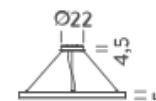

Codes

BZRC1750G15DBO
BZRC1750G15DNE
BZRC1750G15DOR

Structure

white
black
matte gold

PACKAGE

Package 01 Dimension: 310x110x15 cm / Gross weight: 28,3 kg

Certificazioni

CIRCLE HOME 0,85-1-1,5m