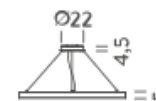

HOME Ø 0,85M | UP-DOWNLIGHT - 4000K

LAMPING

Source	linear LED
Total power	70W
Emission	diffused orientable
Switching	DALI 1-100%
Tension	110-240V
Color temperature	4000K
Luminous flux	4720lm
Typ CRI	90
Energy class	D
IP class	40
Dimensions	ø85x5cm
Materials	Aluminium
Notes	included: round canopy with 1 driver WALIMLED075/24, 1x dimmer interface WDIMDALIHP, 1 electrical cable 4m, 3x adjustable metal cables (length from 3m to 0,5m). Shipped assembled | RAL 9005 black, RAL 9016 white
Accessories	Canopy, for concrete ceiling
Net lamp weight	3 kg

Codes

BZRC1708G15NBO
BZRC1708G15NNE
BZRC1708G15NOR

Structure

white
black
matte gold

PACKAGE

Package 01 Dimension: 110x110x10,30 cm / Gross weight: 5,5 kg

Certificazioni

CIRCLE HOME 0,85-1-1,5m