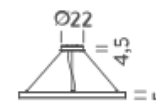

CIRCLE HOME 0,85-1-1,5m

Ø85/100/150

CIRCLE 2-3-5m

Ø200

Ø300

Ø500

Ø 3M | UP - DOWNLIGHT - 3000K

LAMPING