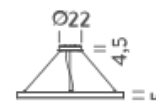

Package 01

Dimension: 210x110x15 cm / Gross weight: 12,4 kg

Certificazioni

NEMO s.p.a.

CIRCLE HOME 0,85-1-1,5m

Ø85/100/150

CIRCLE 2-3-5m

Ø200