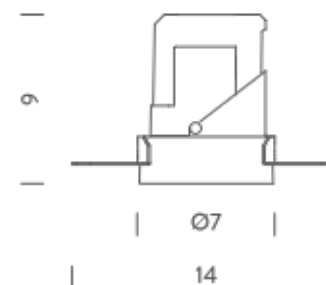

RECESSED TRIM 35° | 3000K

LAMPING

Source	LED spot
Total power	10W
Emission	Direct adjustable 35°
Switching	according to driver
Tension	IN 36V-300mA
Color temperature	3000K
Luminous flux	700lm
Typ CRI	> 90
Energy class	F
IP class	20
Dimensions	ø8,5x9cm
Notes	driver and ring not included
Accessories	Drivers, Salina | Ring,
Net lamp weight	0,31 kg

Codes

SAT LW3 63
SAT LN3 63

Structure

white
black

PACKAGE

Package 01

Dimension: 50,8x41,5x22 cm / Gross weight: 0,34 kg

Certificazioni

TRIMLESS