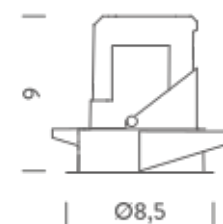

RECESSED TRIMLESS 15° | 2700K

LAMPING

Source	LED spot
Total power	10W
Emission	Direct adjustable 15°
Switching	according to driver
Tension	IN 36V-300mA
Color temperature	2700K
Luminous flux	700lm
Typ CRI	> 90
Energy class	F
IP class	20
Dimensions	ø7,1x9cm
Notes	driver and ring not included
Accessories	Drivers, Salina | Ring,
Net lamp weight	0,27 kg

Codes

SAL LW2 61

Structure

white

PACKAGE

Package 01

Dimension: 46x42x22 cm / Gross weight: 0,31 kg

Certificazioni

TRIMLESS

TRIM