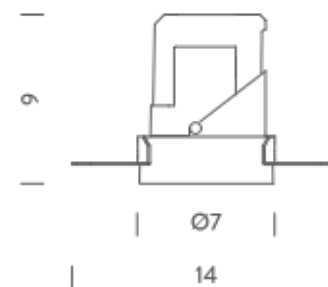

RECESSED TRIMLESS 15° | 2700K

LAMPING

Source	LED spot
Total power	10W
Emission	Direct adjustable 15°
Switching	according to driver
Tension	IN 36V-300mA
Color temperature	2700K
Luminous flux	700lm
Typ CRI	> 90
Energy class	F
IP class	20
Dimensions	ø7,1x9cm
Notes	driver and ring not included
Accessories	Drivers, Salina | Ring,
Net lamp weight	0,27 kg

Codes

SAL LW2 61

Structure

white

PACKAGE

Package 01

Dimension: 46x42x22 cm / Gross weight: 0,31 kg

Certificazioni

TRIMLESS