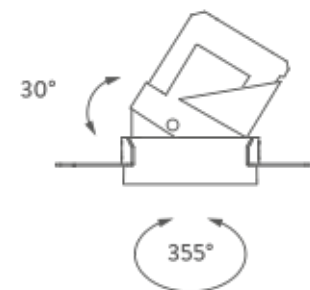

RECESSED TRIM 35° | 2700K

LAMPING

Source	LED spot
Total power	10W
Emission	Direct adjustable 35°
Switching	according to driver
Tension	IN 36V-300mA
Color temperature	2700K
Luminous flux	700lm
Typ CRI	> 90
Energy class	F
IP class	20
Dimensions	ø8,5x9cm
Notes	driver and ring not included
Accessories	Drivers, Salina | Ring,
Net lamp weight	0,31 kg

Codes

SAT LW2 63
SAT LN2 63

Structure

white
black

PACKAGE

Package 01

Dimension: 50,8x41,5x22 cm / Gross weight: 0,34 kg

Certificazioni

TRIMLESS