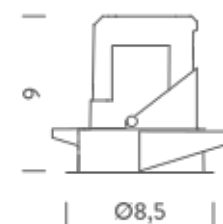

RECESSED TRIMLESS 35° | 3000K

LAMPING

Source	LED spot
Total power	10W
Emission	Direct adjustable 35°
Switching	according to driver
Tension	In 36V-300mA
Color temperature	3000K
Luminous flux	700lm
Typ CRI	> 90
Energy class	F
IP class	20
Dimensions	ø7,1x9cm
Notes	driver and ring not included
Accessories	Drivers, Salina | Ring,
Net lamp weight	0,27 kg

Codes

SAL LW3 63

Structure

white

PACKAGE

Package 01

Dimension: 46x42x22 cm / Gross weight: 0,31 kg

Certificazioni

TRIMLESS

TRIM