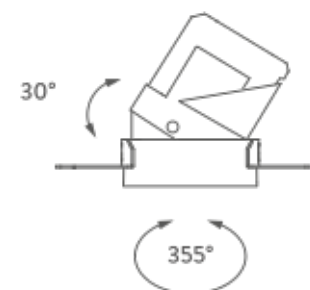

RECESSED TRIM 35° | 3000K

LAMPING

Source	LED spot
Total power	10W
Emission	Direct adjustable 35°
Switching	according to driver
Tension	IN 36V-300mA
Color temperature	3000K
Luminous flux	700lm
Typ CRI	> 90
Energy class	F
IP class	20
Dimensions	ø8,5x9cm
Notes	driver and ring not included
Accessories	Drivers, Salina | Ring,
Net lamp weight	0,31 kg

Codes

SAT LW3 63
SAT LN3 63

Structure

white
black

PACKAGE

Package 01

Dimension: 50,8x41,5x22 cm / Gross weight: 0,34 kg

Certificazioni

TRIMLESS