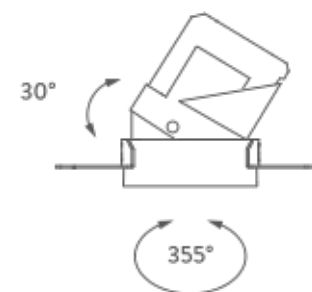

RECESSED TRIMLESS 35° | 3000K

LAMPING

Source	LED spot
Total power	10W
Emission	Direct adjustable 35°
Switching	according to driver
Tension	In 36V-300mA
Color temperature	3000K
Luminous flux	700lm
Typ CRI	> 90
Energy class	F
IP class	20
Dimensions	ø7,1x9cm
Notes	driver and ring not included
Accessories	Drivers, Salina | Ring,
Net lamp weight	0,27 kg

Codes

SAL LW3 63

Structure

white

PACKAGE

Package 01

Dimension: 46x42x22 cm / Gross weight: 0,31 kg

Certificazioni

TRIMLESS