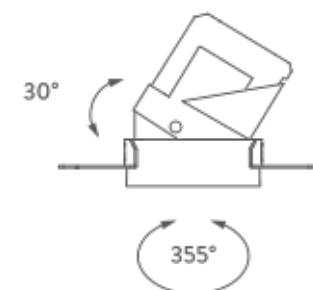

RECESSED TRIM 15° | 3000K

LAMPING

Source	LED spot
Total power	10W
Emission	Direct adjustable 15°
Switching	according to driver
Tension	IN 36V-300mA
Color temperature	3000K
Luminous flux	700lm
Typ CRI	> 90
Energy class	F
IP class	20
Dimensions	ø8,5x9cm
Notes	driver and ring not included
Accessories	Drivers, Salina | Ring,
Net lamp weight	0,31 kg

Codes

SAT LW3 61
SAT LN3 61

Structure

white
black

PACKAGE

Package 01

Dimension: 50,8x41,5x22 cm / Gross weight: 0,34 kg

Certificazioni

TRIMLESS