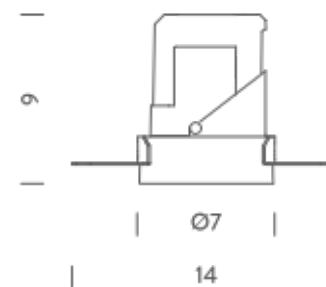

RECESSED TRIM 15° | 3000K

LAMPING

Source	LED spot
Total power	10W
Emission	Direct adjustable 15°
Switching	according to driver
Tension	IN 36V-300mA
Color temperature	3000K
Luminous flux	700lm
Typ CRI	> 90
Energy class	F
IP class	20
Dimensions	ø8,5x9cm
Notes	driver and ring not included
Accessories	Drivers, Salina | Ring,
Net lamp weight	0,31 kg

Codes

SAT LW3 61
SAT LN3 61

Structure

white
black

PACKAGE

Package 01

Dimension: 50,8x41,5x22 cm / Gross weight: 0,34 kg

Certificazioni

TRIMLESS