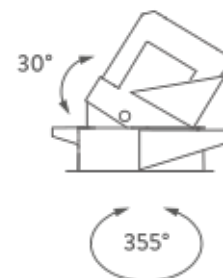

RECESSED TRIM 15° | 2700K

LAMPING

Source	LED spot
Total power	10W
Emission	Direct adjustable 15°
Switching	according to driver
Tension	IN 36V-300mA
Color temperature	2700K
Luminous flux	700lm
Typ CRI	> 90
Energy class	F
IP class	20
Dimensions	ø8,5x9cm
Accessories	Drivers, Salina | Ring,
Net lamp weight	0,31 kg

Codes

SAT LW2 61

SAT LN2 61

Structure

white

black

PACKAGE

Package 01

Dimension: 50,8x41,5x22 cm / Gross weight: 0,34 kg

Certificazioni

TRIMLESS

TRIM