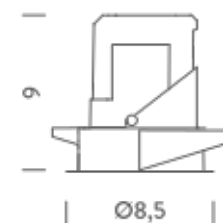

RECESSED TRIMLESS 35° | 2700K

LAMPING

Source	LED spot
Total power	10W
Emission	Direct adjustable 35°
Switching	according to driver
Tension	IN 36V-300mA
Color temperature	2700K
Luminous flux	700lm
Typ CRI	> 90
Energy class	F
IP class	20
Dimensions	ø7,1x9cm
Notes	driver and ring not included
Accessories	Drivers, Salina | Ring,
Net lamp weight	0,27 kg

Codes

SAL LW2 63

Structure

white

PACKAGE

Package 01

Dimension: 46x42x22 cm / Gross weight: 0,31 kg

Certificazioni

TRIMLESS

TRIM