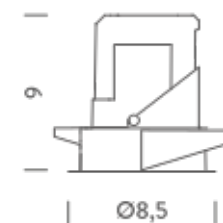

RECESSED TRIM 15° | 3000K

LAMPING

Source	LED spot
Total power	10W
Emission	Direct adjustable 15°
Switching	according to driver
Tension	IN 36V-300mA
Color temperature	3000K
Luminous flux	700lm
Typ CRI	> 90
Energy class	F
IP class	20
Dimensions	ø8,5x9cm
Notes	driver and ring not included
Accessories	Drivers, Salina | Ring,
Net lamp weight	0,31 kg

Codes

SAT LW3 61
SAT LN3 61

Structure

white
black

PACKAGE

Package 01

Dimension: 50,8x41,5x22 cm / Gross weight: 0,34 kg

Certificazioni

TRIMLESS

TRIM