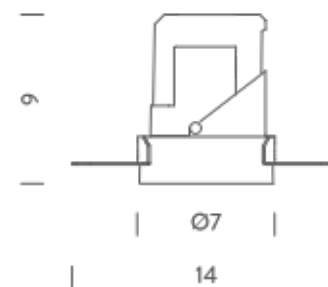

RECESSED TRIMLESS 35° | 3000K

LAMPING

Source	LED spot
Total power	10W
Emission	Direct adjustable 35°
Switching	according to driver
Tension	In 36V-300mA
Color temperature	3000K
Luminous flux	700lm
Typ CRI	> 90
Energy class	F
IP class	20
Dimensions	ø7,1x9cm
Notes	driver and ring not included
Accessories	Drivers, Salina | Ring,
Net lamp weight	0,27 kg

Codes

SAL LW3 63

Structure

white

PACKAGE

Package 01

Dimension: 46x42x22 cm / Gross weight: 0,31 kg

Certificazioni

TRIMLESS