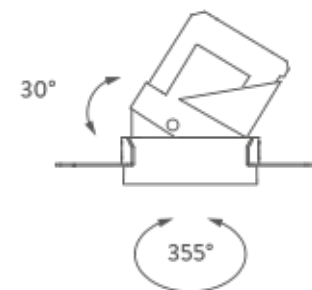

RECESSED TRIM 15° | 2700K

LAMPING

Source	LED spot
Total power	10W
Emission	Direct adjustable 15°
Switching	according to driver
Tension	IN 36V-300mA
Color temperature	2700K
Luminous flux	700lm
Typ CRI	> 90
Energy class	F
IP class	20
Dimensions	ø8,5x9cm
Accessories	Drivers, Salina | Ring,
Net lamp weight	0,31 kg

Codes

SAT LW2 61

SAT LN2 61

Structure

white

black

PACKAGE

Package 01

Dimension: 50,8x41,5x22 cm / Gross weight: 0,34 kg

Certificazioni

TRIMLESS