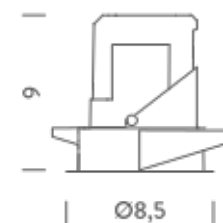

RECESSED TRIM 15° | 2700K

LAMPING

Source	LED spot
Total power	10W
Emission	Direct adjustable 15°
Switching	according to driver
Tension	IN 36V-300mA
Color temperature	2700K
Luminous flux	700lm
Typ CRI	> 90
Energy class	F
IP class	20
Dimensions	ø8,5x9cm
Accessories	Drivers, Salina | Ring,
Net lamp weight	0,31 kg

Codes

SAT LW2 61

SAT LN2 61

Structure

white

black

PACKAGE

Package 01

Dimension: 50,8x41,5x22 cm / Gross weight: 0,34 kg

Certificazioni

TRIMLESS

TRIM