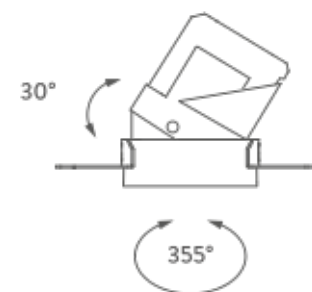

RECESSED TRIMLESS 15° | 2700K

LAMPING

Source	LED spot
Total power	10W
Emission	Direct adjustable 15°
Switching	according to driver
Tension	IN 36V-300mA
Color temperature	2700K
Luminous flux	700lm
Typ CRI	> 90
Energy class	F
IP class	20
Dimensions	ø7,1x9cm
Notes	driver and ring not included
Accessories	Drivers, Salina | Ring,
Net lamp weight	0,27 kg

Codes

SAL LW2 61

Structure

white

PACKAGE

Package 01

Dimension: 46x42x22 cm / Gross weight: 0,31 kg

Certificazioni

TRIMLESS