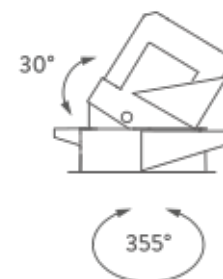

RECESSED TRIM 15° | 3000K

LAMPING

Source	LED spot
Total power	10W
Emission	Direct adjustable 15°
Switching	according to driver
Tension	IN 36V-300mA
Color temperature	3000K
Luminous flux	700lm
Typ CRI	> 90
Energy class	F
IP class	20
Dimensions	ø8,5x9cm
Notes	driver and ring not included
Accessories	Drivers, Salina | Ring,
Net lamp weight	0,31 kg

Codes

SAT LW3 61
SAT LN3 61

Structure

white
black

PACKAGE

Package 01

Dimension: 50,8x41,5x22 cm / Gross weight: 0,34 kg

Certificazioni

TRIMLESS

TRIM