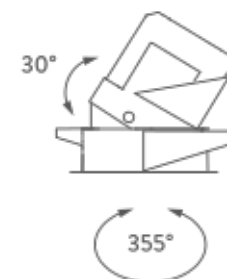

RECESSED TRIMLESS 35° | 3000K

LAMPING

Source	LED spot
Total power	10W
Emission	Direct adjustable 35°
Switching	according to driver
Tension	In 36V-300mA
Color temperature	3000K
Luminous flux	700lm
Typ CRI	> 90
Energy class	F
IP class	20
Dimensions	ø7,1x9cm
Notes	driver and ring not included
Accessories	Drivers, Salina | Ring,
Net lamp weight	0,27 kg

Codes

SAL LW3 63

Structure

white

PACKAGE

Package 01

Dimension: 46x42x22 cm / Gross weight: 0,31 kg

Certificazioni

TRIMLESS

TRIM