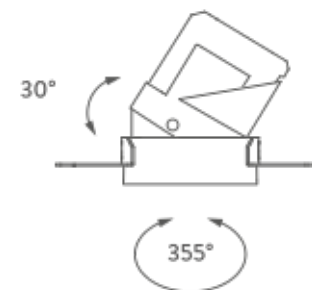

RECESSED TRIMLESS 35° | 2700K

LAMPING

Source	LED spot
Total power	10W
Emission	Direct adjustable 35°
Switching	according to driver
Tension	IN 36V-300mA
Color temperature	2700K
Luminous flux	700lm
Typ CRI	> 90
Energy class	F
IP class	20
Dimensions	ø7,1x9cm
Notes	driver and ring not included
Accessories	Drivers, Salina | Ring,
Net lamp weight	0,27 kg

Codes

SAL LW2 63

Structure

white

PACKAGE

Package 01

Dimension: 46x42x22 cm / Gross weight: 0,31 kg

Certificazioni

TRIMLESS