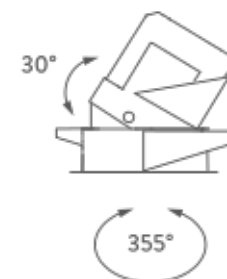

RECESSED TRIMLESS 15° | 2700K

LAMPING

Source	LED spot
Total power	10W
Emission	Direct adjustable 15°
Switching	according to driver
Tension	IN 36V-300mA
Color temperature	2700K
Luminous flux	700lm
Typ CRI	> 90
Energy class	F
IP class	20
Dimensions	ø7,1x9cm
Notes	driver and ring not included
Accessories	Drivers, Salina | Ring,
Net lamp weight	0,27 kg

Codes

SAL LW2 61

Structure

white

PACKAGE

Package 01

Dimension: 46x42x22 cm / Gross weight: 0,31 kg

Certificazioni

TRIMLESS

TRIM