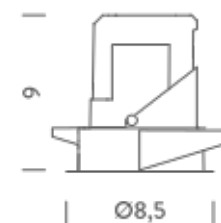

RECESSED TRIM 35° | 3000K

LAMPING

Source	LED spot
Total power	10W
Emission	Direct adjustable 35°
Switching	according to driver
Tension	IN 36V-300mA
Color temperature	3000K
Luminous flux	700lm
Typ CRI	> 90
Energy class	F
IP class	20
Dimensions	ø8,5x9cm
Notes	driver and ring not included
Accessories	Drivers, Salina | Ring,
Net lamp weight	0,31 kg

Codes

SAT LW3 63
SAT LN3 63

Structure

white
black

PACKAGE

Package 01

Dimension: 50,8x41,5x22 cm / Gross weight: 0,34 kg

Certificazioni

TRIMLESS

TRIM