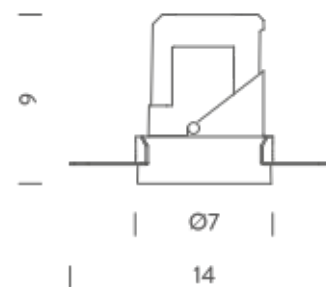

RECESSED TRIM 15° | 2700K

LAMPING

Source	LED spot
Total power	10W
Emission	Direct adjustable 15°
Switching	according to driver
Tension	IN 36V-300mA
Color temperature	2700K
Luminous flux	700lm
Typ CRI	> 90
Energy class	F
IP class	20
Dimensions	ø8,5x9cm
Accessories	Drivers, Salina | Ring,
Net lamp weight	0,31 kg

Codes

SAT LW2 61

SAT LN2 61

Structure

white

black

PACKAGE

Package 01

Dimension: 50,8x41,5x22 cm / Gross weight: 0,34 kg

Certificazioni

TRIMLESS