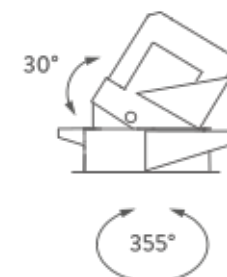

RECESSED TRIM 35° | 3000K

LAMPING

Source	LED spot
Total power	10W
Emission	Direct adjustable 35°
Switching	according to driver
Tension	IN 36V-300mA
Color temperature	3000K
Luminous flux	700lm
Typ CRI	> 90
Energy class	F
IP class	20
Dimensions	ø8,5x9cm
Notes	driver and ring not included
Accessories	Drivers, Salina | Ring,
Net lamp weight	0,31 kg

Codes

SAT LW3 63
SAT LN3 63

Structure

white
black

PACKAGE

Package 01

Dimension: 50,8x41,5x22 cm / Gross weight: 0,34 kg

Certificazioni

TRIMLESS

TRIM