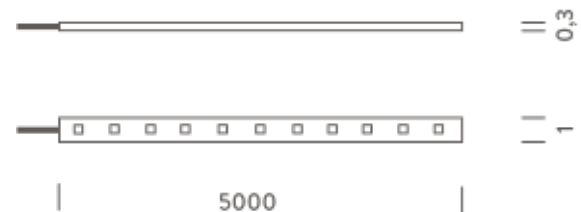

The installation can be done with double-sided tape already affixed.

3000K | 5M

LAMPING

Source	LED strip
Total power	25W
Emission	Direct orientable
Tension	12VDC
Color temperature	3000K
Luminous flux	350lm/m
Initial luminaire efficacy	70lm/W
Initial chromaticity	SDCM < 5
Typ CRI	> 80
IP class	65
Dimensions	500x0,8x0,3cm
Materials	Resin
Ambient temperature range	-20°C / 40°C
Performance ambient temperature	25°
Notes	compatible controls: 1-10V, DALI, DMX, Casambi; cable 0,25m; driver not included
Accessories	Drivers 12VDC + DALI interface,
Net lamp weight	1,2 kg

Codes

MRIG0450006WRE

Structure

transparent

PACKAGE

Package 01 Dimension: 32x30x12,5 cm / Gross weight: 1,32 kg

Certificazioni

BLUE | 5M

LAMPING

Source	LED strip
Total power	25W
Emission	Direct orientable
Tension	12VDC
Color temperature	blue
Initial luminaire efficacy	< 20lm/W
Typ CRI	> 80
IP class	65
Dimensions	500x0,8x0,3cm
Materials	Resin
Notes	compatible controls: 1-10V, DALI, DMX, Casambi; cable 0,25m; driver not included
Accessories	Drivers 12VDC + DALI interface,
Net lamp weight	1,2 kg

RGB | 5M

LAMPING

Source	LED strip
Total power	37,5W
Emission	Direct orientable
Tension	12VDC
Color temperature	RGB
Typ CRI	> 80
IP class	65
Dimensions	500x0,8x0,3cm
Materials	Resin
Notes	compatible controls: 1-10V, DALI, DMX, Casambi; cable 0,25m; driver not included
Accessories	Drivers 12VDC + DALI interface,
Net lamp weight	1,2 kg