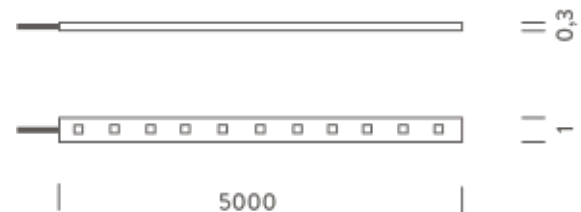

The installation can be done with double-sided tape already affixed.

3000K | 5M

LAMPING

Source	LED strip
Total power	25W
Emission	Direct orientable
Tension	12VDC
Color temperature	3000K
Luminous flux	350lm/m
Initial luminaire efficacy	70lm/W
Initial chromaticity	SDCM < 5
Typ CRI	> 80
IP class	65
Dimensions	500x0,8x0,3cm
Materials	Resin
Ambient temperature range	-20°C / 40°C
Performance ambient temperature	25°
Notes	compatible controls: 1-10V, DALI, DMX, Casambi; cable 0,25m; driver not included
Accessories	Drivers 12VDC + DALI interface,
Net lamp weight	1,2 kg

LAMPING

Source	LED strip
Total power	25W
Emission	Direct orientable
Tension	12VDC
Color temperature	blue
Initial luminaire efficacy	< 20lm/W
Typ CRI	> 80
IP class	65
Dimensions	500x0,8x0,3cm
Materials	Resin
Notes	compatible controls: 1-10V, DALI, DMX, Casambi; cable 0,25m; driver not included
Accessories	Drivers 12VDC + DALI interface,
Net lamp weight	1,2 kg

RGB | 5M

LAMPING

Source	LED strip
Total power	37,5W
Emission	Direct orientable
Tension	12VDC
Color temperature	RGB
Typ CRI	> 80
IP class	65
Dimensions	500x0,8x0,3cm
Materials	Resin
Notes	compatible controls: 1-10V, DALI, DMX, Casambi; cable 0,25m; driver not included
Accessories	Drivers 12VDC + DALI interface,
Net lamp weight	1,2 kg