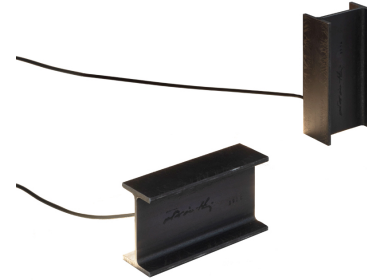

MINI MAIS PLUS QUE CELA JE NE PEUX PAS

Rudy Ricciotti

Family of lamps in two sizes, floor and table lamps with indirect light in industrial style made of rough metal. Each lamp is produced in a traditional way so that small aesthetic and finishing differences between one product and another are a sign of uniqueness. The floor version is also available for outdoor use and is treated with protective paint.

LED

LAMPING

Source	linear LED
Total power	2,4W
Emission	direct/indirect
Switching	switch on cable
Tension	110/230V
Color temperature	2700K
Luminous flux	200lm
Typ CRI	85
Energy class	A+
Materials	steel
Notes	switch on cable, cable length 3m, lamps are sold three by three

Codes

RCM LMM 1T

Structure

raw metal

PACKAGE

Package 01

Dimension: 25x19x8 cm / Gross weight: 4,5 kg

Certificazioni