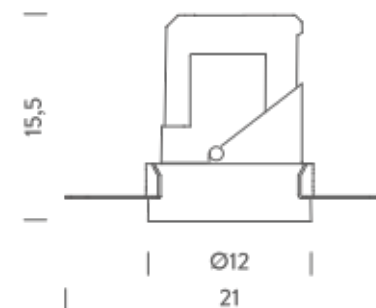

TRIMLESS

TRIM

RECESSED TRIMLESS 35° | 3000K

LAMPING

Source	LED spot
Total power	28W
Emission	Direct adjustable 35°
Switching	according to driver
Tension	IN 36V-600mA
Color temperature	3000K
Luminous flux	1400lm
Typ CRI	> 90
Energy class	F
IP class	20
Dimensions	ø12,2x15,5cm
Notes	driver and ring not included
Accessories	Drivers, Lipari Lipari ring, Lipari ring
Net lamp weight	0,92 kg

Codes

LIP LW3 63

Structure

white

PACKAGE

Package 01

Dimension: 46x45,5x35,8 cm / Gross weight: 1,3 kg

Certificazioni

TRIMLESS

TRIM

RECESSED TRIM 15° | 2700K

LAMPING

Source	LED spot
Total power	28W
Emission	Direct adjustable 15°
Switching	according to driver
Tension	IN 36V-600mA
Color temperature	2700K
Luminous flux	1400lm
Typ CRI	> 90
Energy class	F
IP class	20
Dimensions	ø13,8x15,5cm
Notes	driver and ring not included
Accessories	Lipari ring, Lipari ring
Net lamp weight	0,88 kg