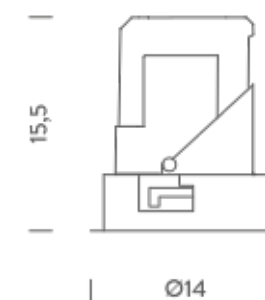

TRIMLESS

TRIM

RECESSED TRIMLESS 35° | 2700K

LAMPING

Source	LED spot
Total power	28W
Emission	Direct adjustable 35°
Switching	according to driver
Tension	IN 36V-600mA
Color temperature	2700K
Luminous flux	1400lm
Typ CRI	> 90
Energy class	F
IP class	20
Dimensions	ø12,2x15,5cm
Notes	driver and ring not included
Accessories	Drivers, Lipari Lipari ring, Lipari ring
Net lamp weight	0,92 kg

Codes

LIP LW2 63

Structure

white

PACKAGE

Package 01

Dimension: 46x45,5x35,8 cm / Gross weight: 1,3 kg

Certificazioni

TRIMLESS

TRIM

RECESSED TRIMLESS 35° | 3000K

LAMPING

Source	LED spot
Total power	28W
Emission	Direct adjustable 35°
Switching	according to driver
Tension	IN 36V-600mA
Color temperature	3000K
Luminous flux	1400lm
Typ CRI	> 90
Energy class	F
IP class	20
Dimensions	ø12,2x15,5cm
Notes	driver and ring not included
Accessories	Drivers, Lipari Lipari ring, Lipari ring
Net lamp weight	0,92 kg