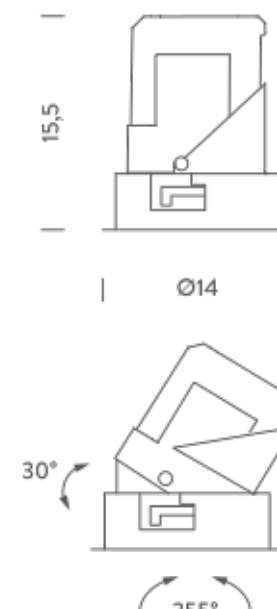

TRIMLESS

TRIM

RECESSED TRIM 15° | 2700K

LAMPING

Source	LED spot
Total power	28W
Emission	Direct adjustable 15°
Switching	according to driver
Tension	IN 36V-600mA
Color temperature	2700K
Luminous flux	1400lm
Typ CRI	> 90
Energy class	F
IP class	20
Dimensions	ø13,8x15,5cm
Notes	driver and ring not included
Accessories	Lipari ring, Lipari ring
Net lamp weight	0,88 kg

TRIMLESS

TRIM

RECESSED TRIM 15° | 3000K

LAMPING

Source	LED spot
Total power	28W
Emission	Direct adjustable 15°
Switching	according to driver
Tension	IN 36V-600mA
Color temperature	3000K
Luminous flux	1400lm
Typ CRI	> 90
Energy class	F
IP class	20
Dimensions	ø13,8x15,5cm
Notes	driver and ring not included
Accessories	Lipari ring, Lipari ring
Net lamp weight	0,88 kg

Codes

LIT LW3 61
LIT LN3 61

Structure

white
black

PACKAGE

Package 01

Dimension: 46x45,5x35,8 cm / Gross weight: 1,25 kg

Certificazioni

TRIMLESS

TRIM

RECESSED TRIM 35° | 2700K

LAMPING

Source	LED spot
Total power	28W
Emission	Direct adjustable 35°
Switching	according to driver
Tension	IN 36V-600mA
Color temperature	2700K
Luminous flux	1400lm
Typ CRI	> 90
Energy class	F
IP class	20
Dimensions	ø13,8x15,5cm
Notes	driver and ring not included
Accessories	Lipari ring, Lipari ring
Net lamp weight	0,88 kg