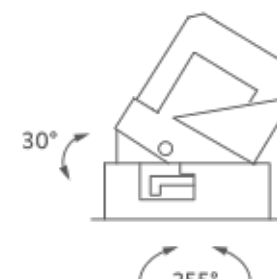

TRIMLESS

TRIM

RECESSED TRIMLESS 35° | 3000K

LAMPING

Source	LED spot
Total power	28W
Emission	Direct adjustable 35°
Switching	according to driver
Tension	IN 36V-600mA
Color temperature	3000K
Luminous flux	1400lm
Typ CRI	> 90
Energy class	F
IP class	20
Dimensions	ø12,2x15,5cm
Notes	driver and ring not included
Accessories	Drivers, Lipari Lipari ring, Lipari ring
Net lamp weight	0,92 kg

Codes

LIP LW3 63

Structure

white

PACKAGE

Package 01

Dimension: 46x45,5x35,8 cm / Gross weight: 1,3 kg

Certificazioni

TRIMLESS

TRIM

RECESSED TRIM 15° | 2700K

LAMPING

Source	LED spot
Total power	28W
Emission	Direct adjustable 15°
Switching	according to driver
Tension	IN 36V-600mA
Color temperature	2700K
Luminous flux	1400lm
Typ CRI	> 90
Energy class	F
IP class	20
Dimensions	ø13,8x15,5cm
Notes	driver and ring not included
Accessories	Lipari ring, Lipari ring
Net lamp weight	0,88 kg