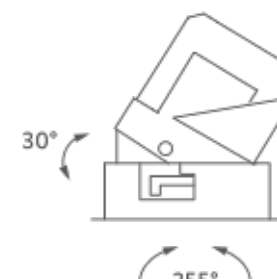

TRIMLESS

TRIM

RECESSED TRIM 35° | 2700K

LAMPING

Source	LED spot
Total power	28W
Emission	Direct adjustable 35°
Switching	according to driver
Tension	IN 36V-600mA
Color temperature	2700K
Luminous flux	1400lm
Typ CRI	> 90
Energy class	F
IP class	20
Dimensions	ø13,8x15,5cm
Notes	driver and ring not included
Accessories	Lipari ring, Lipari ring
Net lamp weight	0,88 kg

Codes

LIT LW2 63
LIT LN2 63

Structure

white
black

PACKAGE

Package 01

Dimension: 46x45,5x35,8 cm / Gross weight: 1,25 kg

Certificazioni

TRIMLESS

TRIM

RECESSED TRIM 35° | 3000K

LAMPING

Source	LED spot
Total power	28W
Emission	Direct adjustable 35°
Switching	according to driver
Tension	IN 36V-600mA
Color temperature	3000K
Luminous flux	1400lm
Typ CRI	> 90
Energy class	F
IP class	20
Dimensions	ø13,8x15,5cm
Notes	driver and ring not included
Accessories	Lipari ring, Lipari ring
Net lamp weight	0,88 kg