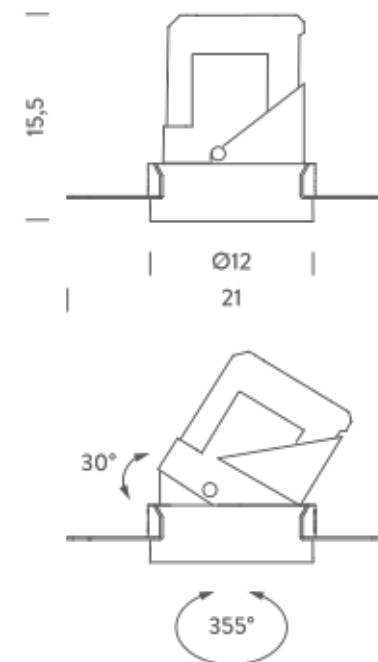

TRIMLESS

TRIM

RECESSED TRIM 15° | 2700K

LAMPING

Source	LED spot
Total power	28W
Emission	Direct adjustable 15°
Switching	according to driver
Tension	IN 36V-600mA
Color temperature	2700K
Luminous flux	1400lm
Typ CRI	> 90
Energy class	F
IP class	20
Dimensions	ø13,8x15,5cm
Notes	driver and ring not included
Accessories	Lipari ring, Lipari ring
Net lamp weight	0,88 kg

TRIMLESS

TRIM

RECESSED TRIM 15° | 3000K

LAMPING

Source	LED spot
Total power	28W
Emission	Direct adjustable 15°
Switching	according to driver
Tension	IN 36V-600mA
Color temperature	3000K
Luminous flux	1400lm
Typ CRI	> 90
Energy class	F
IP class	20
Dimensions	ø13,8x15,5cm
Notes	driver and ring not included
Accessories	Lipari ring, Lipari ring
Net lamp weight	0,88 kg

Codes

LIT LW3 61
LIT LN3 61

Structure

white
black

PACKAGE

Package 01

Dimension: 46x45,5x35,8 cm / Gross weight: 1,25 kg

Certificazioni

TRIMLESS

TRIM

RECESSED TRIM 35° | 2700K

LAMPING

Source	LED spot
Total power	28W
Emission	Direct adjustable 35°
Switching	according to driver
Tension	IN 36V-600mA
Color temperature	2700K
Luminous flux	1400lm
Typ CRI	> 90
Energy class	F
IP class	20
Dimensions	ø13,8x15,5cm
Notes	driver and ring not included
Accessories	Lipari ring, Lipari ring
Net lamp weight	0,88 kg