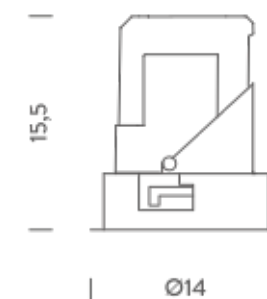

TRIMLESS

TRIM

RECESSED TRIM 15° | 2700K

LAMPING

Source	LED spot
Total power	28W
Emission	Direct adjustable 15°
Switching	according to driver
Tension	IN 36V-600mA
Color temperature	2700K
Luminous flux	1400lm
Typ CRI	> 90
Energy class	F
IP class	20
Dimensions	ø13,8x15,5cm
Notes	driver and ring not included
Accessories	Lipari ring, Lipari ring
Net lamp weight	0,88 kg

Codes

LIT LW2 61
LIT LN2 61

Structure

white
black

PACKAGE

Package 01

Dimension: 46x45,5x35,8 cm / Gross weight: 1,25 kg

Certificazioni

TRIMLESS

TRIM

RECESSED TRIM 15° | 3000K

LAMPING

Source	LED spot
Total power	28W
Emission	Direct adjustable 15°
Switching	according to driver
Tension	IN 36V-600mA
Color temperature	3000K
Luminous flux	1400lm
Typ CRI	> 90
Energy class	F
IP class	20
Dimensions	ø13,8x15,5cm
Notes	driver and ring not included
Accessories	Lipari ring, Lipari ring
Net lamp weight	0,88 kg

Codes

LIT LW3 61
LIT LN3 61

Structure

white
black

PACKAGE

Package 01

Dimension: 46x45,5x35,8 cm / Gross weight: 1,25 kg

Certificazioni