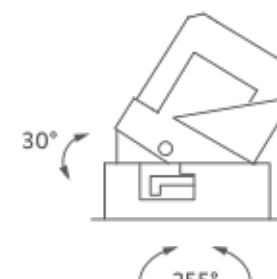

RECESSED TRIMLESS 15° | 2700K

LAMPING

Source	LED spot
Total power	28W
Emission	Direct adjustable 15°
Switching	according to driver
Tension	IN 36V-600mA
Color temperature	2700K
Luminous flux	1400lm
Typ CRI	> 90
Energy class	F
IP class	20
Dimensions	ø12,2x15,5cm
Notes	driver and ring not included
Accessories	Drivers, Lipari Lipari ring, Lipari ring
Net lamp weight	0,92 kg

Codes

LIP LW2 61

Structure

white

PACKAGE

Package 01

Dimension: 46x45,5x35,8 cm / Gross weight: 1,3 kg

Certificazioni

TRIMLESS

TRIM

RECESSED TRIMLESS 15° | 3000K

LAMPING

Source	LED spot
Total power	28W
Emission	Direct adjustable 15°
Switching	according to driver
Tension	IN 36V-600mA
Color temperature	3000K
Luminous flux	1400lm
Typ CRI	> 90
Energy class	F
IP class	20
Dimensions	ø12,2x15,5cm
Notes	driver and ring not included
Accessories	Drivers, Lipari Lipari ring, Lipari ring
Net lamp weight	0,92 kg