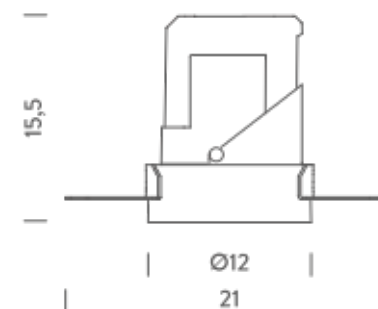

TRIMLESS

TRIM

RECESSED TRIM 15° | 2700K

LAMPING

Source	LED spot
Total power	28W
Emission	Direct adjustable 15°
Switching	according to driver
Tension	IN 36V-600mA
Color temperature	2700K
Luminous flux	1400lm
Typ CRI	> 90
Energy class	F
IP class	20
Dimensions	ø13,8x15,5cm
Notes	driver and ring not included
Accessories	Lipari ring, Lipari ring
Net lamp weight	0,88 kg

Codes

LIT LW2 61
LIT LN2 61

Structure

white
black

PACKAGE

Package 01

Dimension: 46x45,5x35,8 cm / Gross weight: 1,25 kg

Certificazioni

TRIMLESS

TRIM

RECESSED TRIM 15° | 3000K

LAMPING

Source	LED spot
Total power	28W
Emission	Direct adjustable 15°
Switching	according to driver
Tension	IN 36V-600mA
Color temperature	3000K
Luminous flux	1400lm
Typ CRI	> 90
Energy class	F
IP class	20
Dimensions	ø13,8x15,5cm
Notes	driver and ring not included
Accessories	Lipari ring, Lipari ring
Net lamp weight	0,88 kg