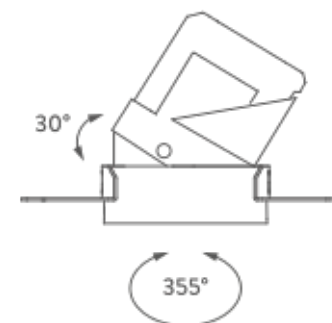

TRIMLESS

TRIM

RECESSED TRIM 15° | 3000K

LAMPING

Source	LED spot
Total power	28W
Emission	Direct adjustable 15°
Switching	according to driver
Tension	IN 36V-600mA
Color temperature	3000K
Luminous flux	1400lm
Typ CRI	> 90
Energy class	F
IP class	20
Dimensions	ø13,8x15,5cm
Notes	driver and ring not included
Accessories	Lipari ring, Lipari ring
Net lamp weight	0,88 kg

TRIMLESS

TRIM

RECESSED TRIM 35° | 2700K

LAMPING

Source	LED spot
Total power	28W
Emission	Direct adjustable 35°
Switching	according to driver
Tension	IN 36V-600mA
Color temperature	2700K
Luminous flux	1400lm
Typ CRI	> 90
Energy class	F
IP class	20
Dimensions	ø13,8x15,5cm
Notes	driver and ring not included
Accessories	Lipari ring, Lipari ring
Net lamp weight	0,88 kg

Codes

LIT LW2 63
LIT LN2 63

Structure

white
black

PACKAGE

Package 01

Dimension: 46x45,5x35,8 cm / Gross weight: 1,25 kg

Certificazioni

TRIMLESS

TRIM

RECESSED TRIM 35° | 3000K

LAMPING

Source	LED spot
Total power	28W
Emission	Direct adjustable 35°
Switching	according to driver
Tension	IN 36V-600mA
Color temperature	3000K
Luminous flux	1400lm
Typ CRI	> 90
Energy class	F
IP class	20
Dimensions	ø13,8x15,5cm
Notes	driver and ring not included
Accessories	Lipari ring, Lipari ring
Net lamp weight	0,88 kg