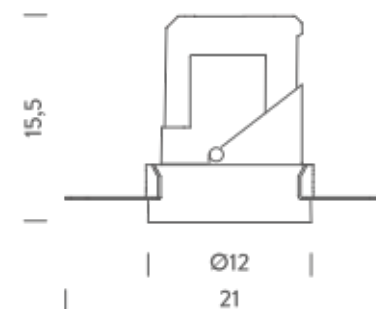

RECESSED TRIMLESS 15° | 2700K

LAMPING

Source	LED spot
Total power	28W
Emission	Direct adjustable 15°
Switching	according to driver
Tension	IN 36V-600mA
Color temperature	2700K
Luminous flux	1400lm
Typ CRI	> 90
Energy class	F
IP class	20
Dimensions	ø12,2x15,5cm
Notes	driver and ring not included
Accessories	Drivers, Lipari Lipari ring, Lipari ring
Net lamp weight	0,92 kg

Codes

LIP LW2 61

Structure

white

PACKAGE

Package 01

Dimension: 46x45,5x35,8 cm / Gross weight: 1,3 kg

Certificazioni

TRIMLESS

TRIM

RECESSED TRIMLESS 15° | 3000K

LAMPING

Source	LED spot
Total power	28W
Emission	Direct adjustable 15°
Switching	according to driver
Tension	IN 36V-600mA
Color temperature	3000K
Luminous flux	1400lm
Typ CRI	> 90
Energy class	F
IP class	20
Dimensions	ø12,2x15,5cm
Notes	driver and ring not included
Accessories	Drivers, Lipari Lipari ring, Lipari ring
Net lamp weight	0,92 kg