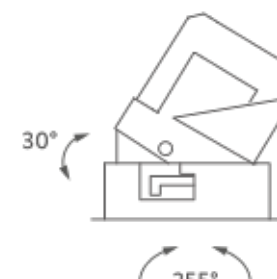

TRIMLESS

TRIM

RECESSED TRIMLESS 35° | 2700K

LAMPING

Source	LED spot
Total power	28W
Emission	Direct adjustable 35°
Switching	according to driver
Tension	IN 36V-600mA
Color temperature	2700K
Luminous flux	1400lm
Typ CRI	> 90
Energy class	F
IP class	20
Dimensions	ø12,2x15,5cm
Notes	driver and ring not included
Accessories	Drivers, Lipari Lipari ring, Lipari ring
Net lamp weight	0,92 kg

Codes

LIP LW2 63

Structure

white

PACKAGE

Package 01

Dimension: 46x45,5x35,8 cm / Gross weight: 1,3 kg

Certificazioni

TRIMLESS

TRIM

RECESSED TRIMLESS 35° | 3000K

LAMPING

Source	LED spot
Total power	28W
Emission	Direct adjustable 35°
Switching	according to driver
Tension	IN 36V-600mA
Color temperature	3000K
Luminous flux	1400lm
Typ CRI	> 90
Energy class	F
IP class	20
Dimensions	ø12,2x15,5cm
Notes	driver and ring not included
Accessories	Drivers, Lipari Lipari ring, Lipari ring
Net lamp weight	0,92 kg