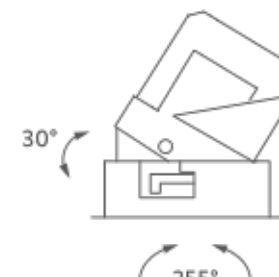

TRIMLESS

TRIM

RECESSED TRIM 15° | 2700K

LAMPING

Source	LED spot
Total power	28W
Emission	Direct adjustable 15°
Switching	according to driver
Tension	IN 36V-600mA
Color temperature	2700K
Luminous flux	1400lm
Typ CRI	> 90
Energy class	F
IP class	20
Dimensions	ø13,8x15,5cm
Notes	driver and ring not included
Accessories	Lipari ring, Lipari ring
Net lamp weight	0,88 kg

Codes

LIT LW2 61
LIT LN2 61

Structure

white
black

PACKAGE

Package 01

Dimension: 46x45,5x35,8 cm / Gross weight: 1,25 kg

Certificazioni

TRIMLESS

TRIM

RECESSED TRIM 15° | 3000K

LAMPING

Source	LED spot
Total power	28W
Emission	Direct adjustable 15°
Switching	according to driver
Tension	IN 36V-600mA
Color temperature	3000K
Luminous flux	1400lm
Typ CRI	> 90
Energy class	F
IP class	20
Dimensions	ø13,8x15,5cm
Notes	driver and ring not included
Accessories	Lipari ring, Lipari ring
Net lamp weight	0,88 kg