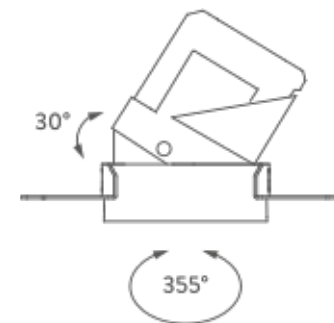

TRIMLESS

TRIM

RECESSED TRIMLESS 35° | 3000K

LAMPING

Source	LED spot
Total power	28W
Emission	Direct adjustable 35°
Switching	according to driver
Tension	IN 36V-600mA
Color temperature	3000K
Luminous flux	1400lm
Typ CRI	> 90
Energy class	F
IP class	20
Dimensions	ø12,2x15,5cm
Notes	driver and ring not included
Accessories	Drivers, Lipari Lipari ring, Lipari ring
Net lamp weight	0,92 kg

TRIMLESS

TRIM

RECESSED TRIM 15° | 2700K

LAMPING

Source	LED spot
Total power	28W
Emission	Direct adjustable 15°
Switching	according to driver
Tension	IN 36V-600mA
Color temperature	2700K
Luminous flux	1400lm
Typ CRI	> 90
Energy class	F
IP class	20
Dimensions	ø13,8x15,5cm
Notes	driver and ring not included
Accessories	Lipari ring, Lipari ring
Net lamp weight	0,88 kg

Codes

LIT LW2 61
LIT LN2 61

Structure

white
black

PACKAGE

Package 01

Dimension: 46x45,5x35,8 cm / Gross weight: 1,25 kg

Certificazioni

TRIMLESS

TRIM

RECESSED TRIM 15° | 3000K

LAMPING

Source	LED spot
Total power	28W
Emission	Direct adjustable 15°
Switching	according to driver
Tension	IN 36V-600mA
Color temperature	3000K
Luminous flux	1400lm
Typ CRI	> 90
Energy class	F
IP class	20
Dimensions	ø13,8x15,5cm
Notes	driver and ring not included
Accessories	Lipari ring, Lipari ring
Net lamp weight	0,88 kg