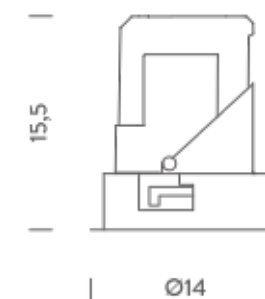

LIPARI

Family of recessed indoor downlights for accent lighting.

The luminaire/fixture is rotatable by 30° vertically and 355° horizontally to allow the free orientation of the light in any direction.

The modular structure separates the lamp into several independent parts.

TRIMLESS

TRIM

RECESSED TRIM 35° | 2700K

LAMPING

Source	LED spot
Total power	28W
Emission	Direct adjustable 35°
Switching	according to driver
Tension	IN 36V-600mA
Color temperature	2700K
Luminous flux	1400lm
Typ CRI	> 90
Energy class	F
IP class	20
Dimensions	ø13,8x15,5cm
Notes	driver and ring not included
Accessories	Lipari ring, Lipari ring
Net lamp weight	0,88 kg

Codes

LIT LW2 63
LIT LN2 63

Structure

white
black

PACKAGE

Package 01

Dimension: 46x45,5x35,8 cm / Gross weight: 1,25 kg

Certificazioni

TRIMLESS

TRIM

RECESSED TRIM 35° | 3000K

LAMPING

Source	LED spot
Total power	28W
Emission	Direct adjustable 35°
Switching	according to driver
Tension	IN 36V-600mA
Color temperature	3000K
Luminous flux	1400lm
Typ CRI	> 90
Energy class	F
IP class	20
Dimensions	ø13,8x15,5cm
Notes	driver and ring not included
Accessories	Lipari ring, Lipari ring
Net lamp weight	0,88 kg