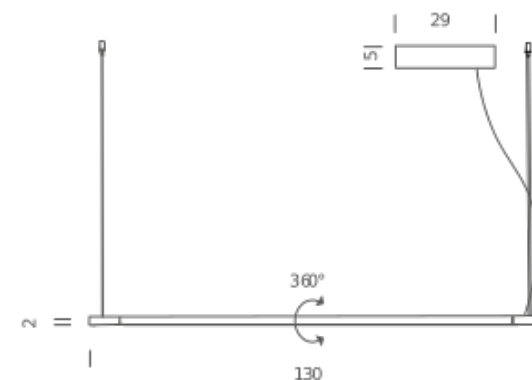

L200 - 2700K

LAMPING

Source	linear LED
Total power	33W
Emission	diffused orientable 360°
Switching	dimnable 1-10V
Tension	110/240V
Color temperature	2700K
Luminous flux	1765lm
Typ CRI	85
Energy class	A+
Materials	Aluminium + PC + ABS
Notes	metal cable length 3m, electric cable length max 3m, orientable 360°, DALI version on request

Codes

LIN LW2 5E

LIN LN2 5E

Structure

white

black

PACKAGE

Package 01

Dimension: 65x18x23 cm / Gross weight: 2,5 kg

Package 02

Dimension: 175x5x5 cm / Gross weight: 1 kg

Certificazioni