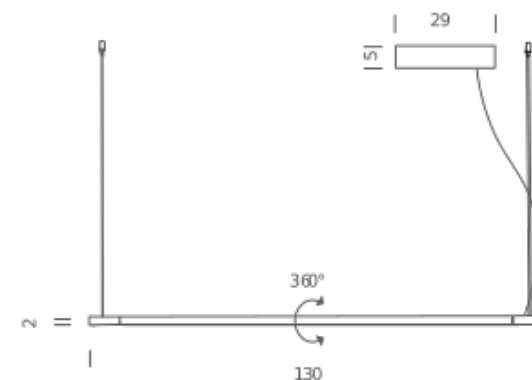

L130 - 2700K

LAMPING

Source	linear LED
Total power	19W
Emission	diffused orientable 360°
Switching	dimnable 1-10V
Tension	110/240V
Color temperature	2700K
Luminous flux	1125lm
Typ CRI	85
Energy class	A+
Materials	Aluminium + PC + ABS
Notes	metal cable length 3m, electric cable length max 3m, orientable 360°, DALI version on request

Codes

LIN LW2 5D
LIN LN2 5D

Structure

white
black

PACKAGE

Package 01	Dimension: 65x18x23 cm / Gross weight: 2,5 kg
Package 02	Dimension: 110x5x5 cm / Gross weight: 1 kg

Certificazioni