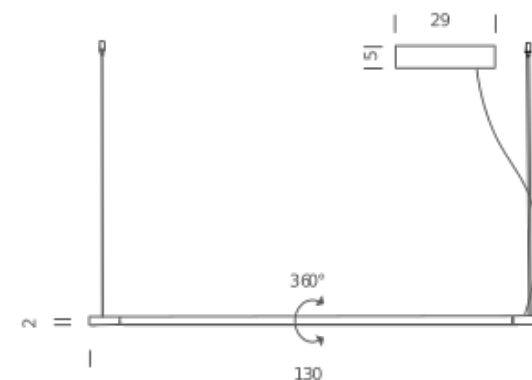

L130 - 3000K

LAMPING

Source	linear LED
Total power	19W
Emission	diffused orientable 360°
Switching	dimnable 1-10V
Tension	110/240V
Color temperature	3000K
Luminous flux	1125lm
Typ CRI	85
Energy class	A+
Materials	Aluminium + PC + ABS
Notes	metal cable length 3m, electric cable length max 3m, orientable 360°, DALI version on request

Codes

LIN LWW 5D
LIN LNN 5D

Structure

white
black

PACKAGE

Package 01	Dimension: 65x18x23 cm / Gross weight: 2,5 kg
Package 02	Dimension: 110x5x5 cm / Gross weight: 1 kg

Certificazioni