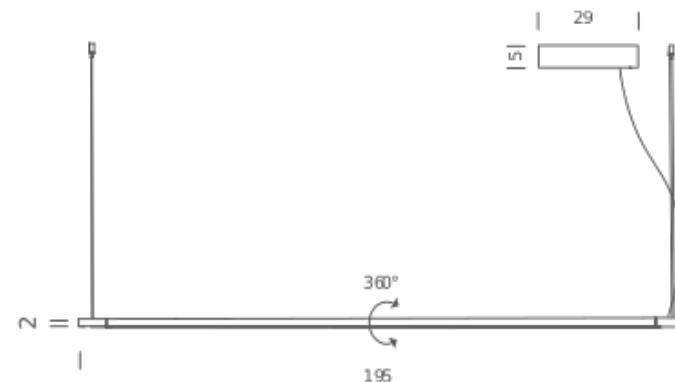

L130 - 2700K

LAMPING

Source	linear LED
Total power	19W
Emission	diffused orientable 360°
Switching	dimnable 1-10V
Tension	110/240V
Color temperature	2700K
Luminous flux	1125lm
Typ CRI	85
Energy class	A+
Materials	Aluminium + PC + ABS
Notes	metal cable length 3m, electric cable length max 3m, orientable 360°, DALI version on request

Codes

LIN LW2 5D
LIN LN2 5D

Structure

white
black

PACKAGE

Package 01	Dimension: 65x18x23 cm / Gross weight: 2,5 kg
Package 02	Dimension: 110x5x5 cm / Gross weight: 1 kg

Certificazioni