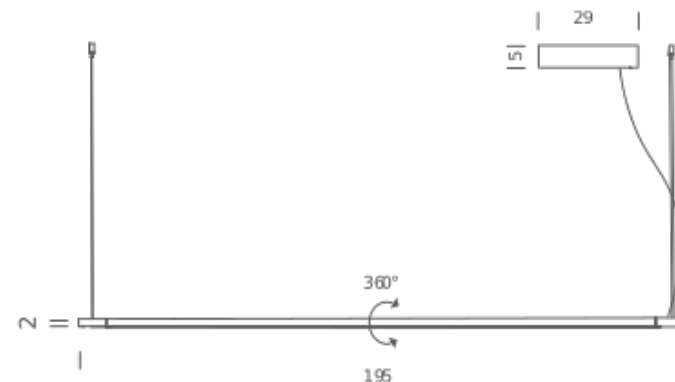

L200 - 2700K

LAMPING

Source	linear LED
Total power	33W
Emission	diffused orientable 360°
Switching	dimnable 1-10V
Tension	110/240V
Color temperature	2700K
Luminous flux	1765lm
Typ CRI	85
Energy class	A+
Materials	Aluminium + PC + ABS
Notes	metal cable length 3m, electric cable length max 3m, orientable 360°, DALI version on request

Codes

LIN LW2 5E

LIN LN2 5E

Structure

white

black

PACKAGE

Package 01

Dimension: 65x18x23 cm / Gross weight: 2,5 kg

Package 02

Dimension: 175x5x5 cm / Gross weight: 1 kg

Certificazioni