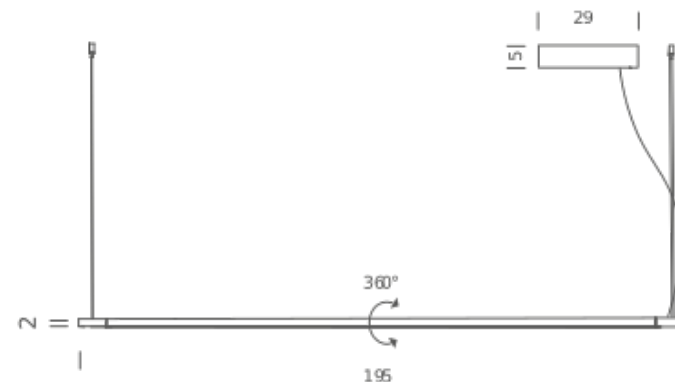

L130 - 3000K

LAMPING

Source	linear LED
Total power	19W
Emission	diffused orientable 360°
Switching	dimnable 1-10V
Tension	110/240V
Color temperature	3000K
Luminous flux	1125lm
Typ CRI	85
Energy class	A+
Materials	Aluminium + PC + ABS
Notes	metal cable length 3m, electric cable length max 3m, orientable 360°, DALI version on request

Codes

LIN LWW 5D
LIN LNN 5D

Structure

white
black

PACKAGE

Package 01	Dimension: 65x18x23 cm / Gross weight: 2,5 kg
Package 02	Dimension: 110x5x5 cm / Gross weight: 1 kg

Certificazioni