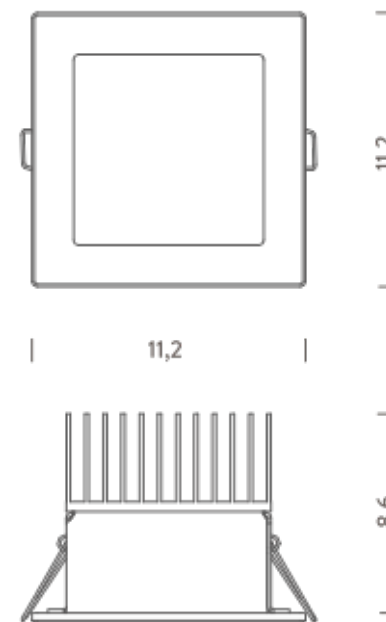

LAMPING

Source	LED spot
Total power	26W
Emission	Diffused
Switching	according to driver1500/
Tension	700mA
Color temperature	3000K
Luminous flux	1500lm
Initial luminaire efficacy	58lm/W
Initial chromaticity	SDCM < 3
Typ CRI	> 80
IP class	40
Dimensions	11,2x11,2x8,6cm
Materials	Aluminum
Ambient temperature range	-20°C / 35°C
Performance ambient temperature	25°C
Notes	cable 0,5m; driver not included
Customization options	1-10V, DALI, DMX, Casambi
Accessories	Drivers 700mA,
Net lamp weight	0,86 kg

Codes

MGIL0102G02WBO

Structure

white

PACKAGE

Package 01

Dimension: 30x22x20 cm / Gross weight: 1,1 kg

Certificazioni

4000K | 19W

LAMPING

Source	LED spot
Total power	19W
Emission	Diffused
Switching	according to driver
Tension	500mA
Color temperature	4000K
Luminous flux	1000lm
Initial luminaire efficacy	53lm/W
Initial chromaticity	SDCM < 3
Typ CRI	> 80
IP class	40
Dimensions	11,2x11,2x8,6cm
Materials	Aluminum
Ambient temperature range	-20°C / 35°C
Performance ambient temperature	25°C
Notes	cable 0,5m; driver not included
Customization options	1-10V, DALI, DMX, Casambi;
Accessories	Drivers 500mA,
Net lamp weight	0,86 kg

Codes

MGIL0101G02NBO

Structure

white

PACKAGE

Package 01

Dimension: 30x22x20 cm / Gross weight: 1,1 kg

Certificazioni