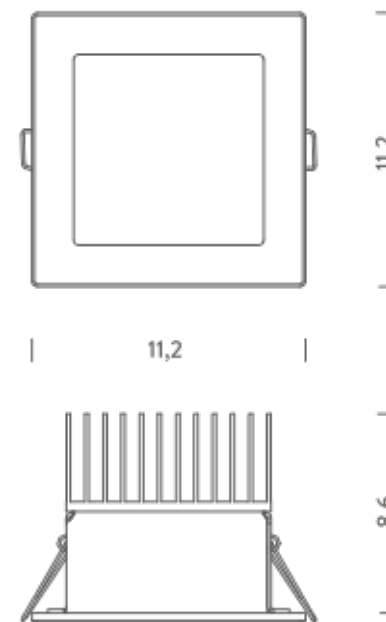

3000K | 19W

LAMPING

Source	LED spot
Total power	19W
Emission	Diffused
Switching	according to driver
Tension	500mA
Color temperature	3000K
Luminous flux	1000lm
Initial luminaire efficacy	53/W
Initial chromaticity	SDCM < 3
Typ CRI	> 80
IP class	40
Dimensions	11,2x11,2x8,6cm
Materials	Aluminum
Ambient temperature range	-20°C / 35°C
Performance ambient temperature	25°C
Notes	cabl 0,5m; driver not included
Customization options	1-10V, DALI, DMX, Casambi
Accessories	Drivers 500mA,
Net lamp weight	0,86 kg

Codes

MGIL0101G02WBO

Structure

white

PACKAGE

Package 01 Dimension: 30x22x20 cm / Gross weight: 1,1 kg

Certificazioni

3000K | 26W

LAMPING

Source	LED spot
Total power	26W
Emission	Diffused
Switching	according to driver1500/
Tension	700mA
Color temperature	3000K
Luminous flux	1500lm
Initial luminaire efficacy	58lm/W
Initial chromaticity	SDCM < 3
Typ CRI	> 80
IP class	40
Dimensions	11,2x11,2x8,6cm
Materials	Aluminum
Ambient temperature range	-20°C / 35°C
Performance ambient temperature	25°C
Notes	cable 0,5m; driver not included
Customization options	1-10V, DALI, DMX, Casambi
Accessories	Drivers 700mA,
Net lamp weight	0,86 kg

4000K | 19W

LAMPING

Source	LED spot
Total power	19W
Emission	Diffused
Switching	according to driver
Tension	500mA
Color temperature	4000K
Luminous flux	1000lm
Initial luminaire efficacy	53lm/W
Initial chromaticity	SDCM < 3
Typ CRI	> 80
IP class	40
Dimensions	11,2x11,2x8,6cm
Materials	Aluminum
Ambient temperature range	-20°C / 35°C
Performance ambient temperature	25°C
Notes	cable 0,5m; driver not included
Customization options	1-10V, DALI, DMX, Casambi;
Accessories	Drivers 500mA,
Net lamp weight	0,86 kg