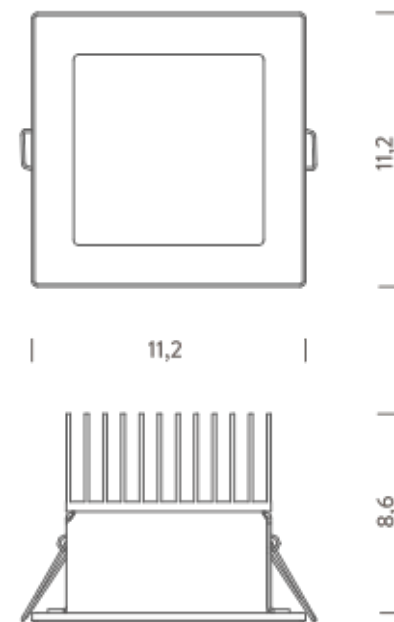

LAMPING

Source	LED spot
Total power	26W
Emission	Diffused
Switching	according to driver1500/
Tension	700mA
Color temperature	3000K
Luminous flux	1500lm
Initial luminaire efficacy	58lm/W
Initial chromaticity	SDCM < 3
Typ CRI	> 80
IP class	40
Dimensions	11,2x11,2x8,6cm
Materials	Aluminum
Ambient temperature range	-20°C / 35°C
Performance ambient temperature	25°C
Notes	cable 0,5m; driver not included
Customization options	1-10V, DALI, DMX, Casambi
Accessories	Drivers 700mA,
Net lamp weight	0,86 kg

4000K | 19W

LAMPING

Source	LED spot
Total power	19W
Emission	Diffused
Switching	according to driver
Tension	500mA
Color temperature	4000K
Luminous flux	1000lm
Initial luminaire efficacy	53lm/W
Initial chromaticity	SDCM < 3
Typ CRI	> 80
IP class	40
Dimensions	11,2x11,2x8,6cm
Materials	Aluminum
Ambient temperature range	-20°C / 35°C
Performance ambient temperature	25°C
Notes	cable 0,5m; driver not included
Customization options	1-10V, DALI, DMX, Casambi;
Accessories	Drivers 500mA,
Net lamp weight	0,86 kg

Codes

MGIL0101G02NBO

Structure

white

PACKAGE

Package 01

Dimension: 30x22x20 cm / Gross weight: 1,1 kg

Certificazioni

4000K | 26W

LAMPING

Source	LED spot
Total power	26W
Emission	Diffused
Switching	according to driver
Tension	700mA
Color temperature	4000K
Luminous flux	1500lm
Initial luminaire efficacy	58lm/W
Initial chromaticity	SDCM < 3
Typ CRI	> 80
IP class	40
Dimensions	11,2x11,2x8,6cm
Materials	Aluminum
Ambient temperature range	-20°C / 35°C
Performance ambient temperature	25°C
Notes	cable 0,5m; driver not included
Customization options	1-10V, DALI, DMX, Casambi
Accessories	Drivers 700mA,
Net lamp weight	0,86 kg