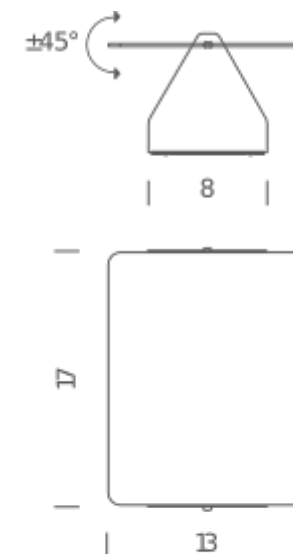

Indirect light output towards the wall and orientable flood beam.

R7S HALO

LAMPING

Source	R7s (75mm)
Total power	80W
Emission	indirect orientable
Switching	dimnable
Tension	230V
Dimensions	17x13x8
Materials	aluminium
Notes	orientable. Cable length 1.1m
Net lamp weight	0,8 kg

Codes

AVP HWD 31
AVP HWN 31
AVP HWH 31

Structure/Diffuser

white/aluminium natural anodized
white/black
white/polished inox

PACKAGE

Package 01 Dimension: 15x24x10 cm / Gross weight: 0,9 kg

Certificazioni

LED

LAMPING

Source	LED board
Total power	10W
Emission	indirect orientable
Switching	not dimmable
Tension	110/230V
Color temperature	3000K
Luminous flux	235lm (source luminous flux)
Typ CRI	85
Energy class	A+
Dimensions	17x13x8
Materials	aluminium
Notes	orientable. Cable length 1.1m
Net lamp weight	0,8 kg

PACKAGE

Package 01	Dimension: 15x24x10 cm / Gross weight: 0,9 kg
------------	---

Certificazioni

E14 LED/HALO/FLUO

LAMPING

Source	E14
Total power	8W
Emission	indirect orientable
Switching	dimmable according to bulb
Tension	230V
Materials	aluminium
Notes	switch on board, indirect orientable, bulb \varnothing_{\max} 3cm, with external cable plug (removable), cable length 1,1m; red RAL 3002, yellow RAL 1033, blue RAL 5002