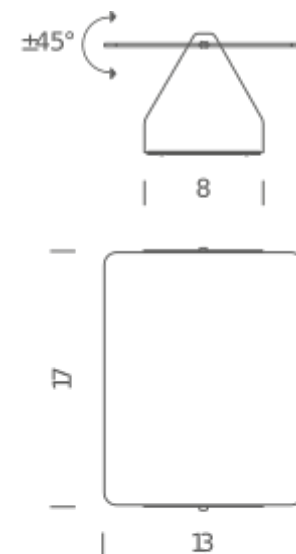

Indirect light output towards the wall and orientable flood beam.

R7S HALO

LAMPING

Source	R7s (75mm)
Total power	80W
Emission	indirect orientable
Switching	dimnable
Tension	230V
Dimensions	17x13x8
Materials	aluminium
Notes	orientable. Cable length 1.1m
Net lamp weight	0,8 kg

LAMPING

Source	LED board
Total power	10W
Emission	indirect orientable
Switching	not dimmable
Tension	110/230V
Color temperature	3000K
Luminous flux	235lm (source luminous flux)
Typ CRI	85
Energy class	A+
Dimensions	17x13x8
Materials	aluminium
Notes	orientable. Cable length 1.1m
Net lamp weight	0,8 kg

PACKAGE

Package 01	Dimension: 15x24x10 cm / Gross weight: 0,9 kg
------------	---

Certificazioni

E14 LED/HALO/FLUO

LAMPING

Source	E14
Total power	8W
Emission	indirect orientable
Switching	dimmable according to bulb
Tension	230V
Materials	aluminium
Notes	switch on board, indirect orientable, bulb \varnothing_{\max} 3cm, with external cable plug (removable), cable length 1,1m; red RAL 3002, yellow RAL 1033, blue RAL 5002