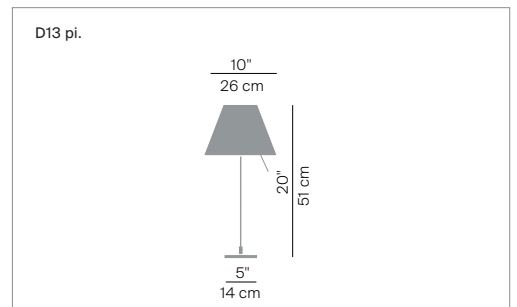

COSTANZINA

design Paolo Rizzatto

**LUCE
PLAN**

Type:	Table
Light source	D13pi./ D13pi.pt. 42W HSGSA E14 12W FB E14 energy saver LED E14 D13.pic. LED LED 7W E14 (included)
Product use:	Indoor
Materials:	Aluminium stem interchangeable polycarbonate silkscreened shade
Colors:	Structure: alu, black, brass. Shade: white, comfort green, edgy pink, mistic white, soft skin, shaded stone, primary red, liquorice black, petroleum blue, smart yellow, concrete grey
Description:	A discrete but solid presence, Costanzina can easily be positioned in any room, without creating problems of style. The polycarbonate lampshade rests on the aluminium structure only two points. When bumped into, the shade can swing but doesn't fall.

Insulation class:

Awards: Part of the permanent Architecture an Design collection of MoMA, Museum of Modern Art, New York

Reference code:	Structure		
	D13 pi.	1D13=NP00020	alu
		1D13=NP00017	black
		1D13=NP00030	brass
	D13 pi.pt.	1D13PNP00020	alu
	D13. pic. LED	1D13=NPLC020	complete version (alu body, white shade)
	Shade		
	D13/31	9D1331437702	white
	Mezzo Tono collection		
	D13/31	9D1331437737	comfort green
		9D1331437724	edgy pink
		9D1331437734	mistic white
		9D1331437738	soft skin
		9D1331437739	shaded stone
	Radieuse collection		
	D13/31	9D1331437708	primary red
		9D1331437701	liquorice black
		9D1331437736	petroleum blue
		9D1331437706	smart yellow
		9D1331437705	concrete grey