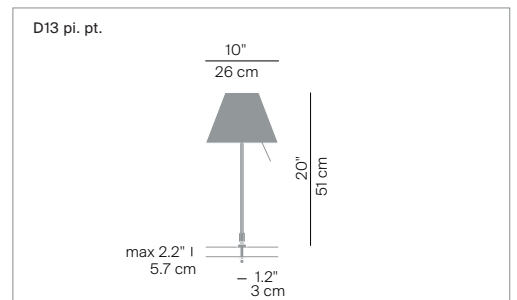

COSTANZINA

design Paolo Rizzatto

**LUCE
PLAN**

Type:	Table
Light source	D13pi./ D13pi.pt. 42W HSGSA E14 12W FB E14 energy saver LED E14 D13.pic. LED LED 7W E14 (included)
Product use:	Indoor
Materials:	Aluminium stem interchangeable polycarbonate silkscreened shade
Colors:	Structure: alu, black, brass. Shade: white, comfort green, edgy pink, mistic white, soft skin, shaded stone, primary red, liquorice black, petroleum blue, smart yellow, concrete grey
Description:	A discrete but solid presence, Costanzina can easily be positioned in any room, without creating problems of style. The polycarbonate lampshade rests on the aluminium structure only two points. When bumped into, the shade can swing but doesn't fall.

Insulation class:

Awards: Part of the permanent Architecture an Design collection of MoMA, Museum of Modern Art, New York

Reference code:	Structure		
	D13 pi.	1D13=NP00020	alu
		1D13=NP00017	black
		1D13=NP00030	brass
	D13 pi.pt.	1D13PNP00020	alu
	D13. pic. LED	1D13=NPLC020	complete version (alu body, white shade)
	Shade		
	D13/31	9D1331437702	white
	Mezzo Tono collection		
	D13/31	9D1331437737	comfort green
		9D1331437724	edgy pink
		9D1331437734	mistic white
		9D1331437738	soft skin
		9D1331437739	shaded stone
	Radieuse collection		
	D13/31	9D1331437708	primary red
		9D1331437701	liquorice black
		9D1331437736	petroleum blue
		9D1331437706	smart yellow
		9D1331437705	concrete grey