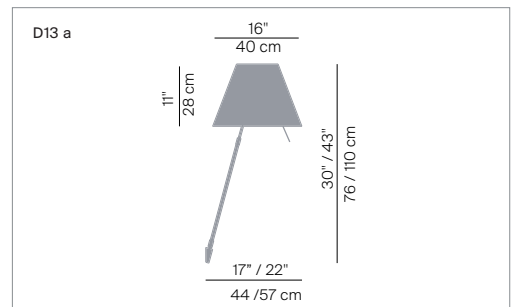

Insulation class:

Awards: Concours de la Creation Artistique SIL/Paris, Lampe
d'Argent, 1988

Reference code: Structure
D13 a 1D13NA000020 alu
D13 aif 1D13NA01F020 alu

Shade
D13/1 9D1301511702 white

Mezzo Tono collection
D13/1 9D1301511737 comfort green
9D1301511724 edgy pink
9D1301511734 mistic white
9D1301511738 soft skin
9D1301511739 shaded stone

Radieuse collection
D13/1 9D1301511708 primay red
9D1301511701 liquorice black
9D1301511736 petroleum blue
9D1301511706 smart yellow
9D1301511705 concrete grey