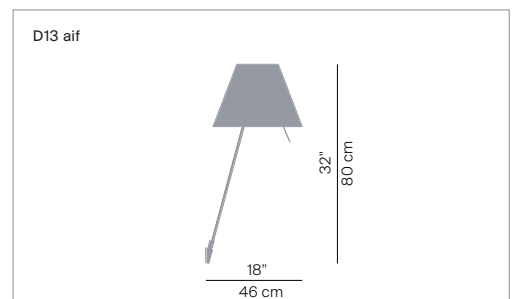

Insulation class:

Awards: Concours de la Creation Artistique SIL/Paris, Lampe
d'Argent, 1988

Reference code: Structure
D13 a 1D13NA000020 alu
D13 aif 1D13NA01F020 alu

Shade
D13/1 9D1301511702 white

Mezzo Tono collection
D13/1 9D1301511737 comfort green
9D1301511724 edgy pink
9D1301511734 mistic white
9D1301511738 soft skin
9D1301511739 shaded stone

Radieuse collection
D13/1 9D1301511708 primay red
9D1301511701 liquorice black
9D1301511736 petroleum blue
9D1301511706 smart yellow
9D1301511705 concrete grey