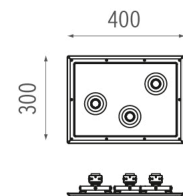

Soft Plate 3L + Junco 250 mm
designed by FLOS Soft Architecture

Semi-recessed LED luminaire for indoor applications. Seamless integration in the architectural environment by Soft Architecture technology. Power supply not included.

- SA.5201.5.120 Soft Plate **White**
- 08.8595.40A Junco 250 mm 2700K **White**
- 08.8595.06A Junco 250 mm 2700K **Chrome**
- 08.8595.AAA Junco 250 mm 2700K **Black**