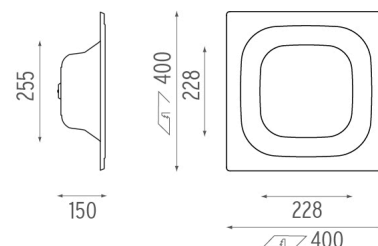

CERTIFICATIONS