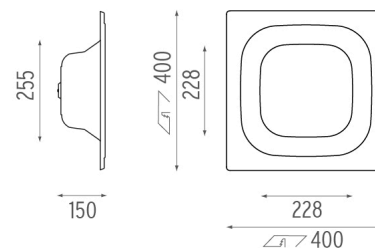

CERTIFICATIONS