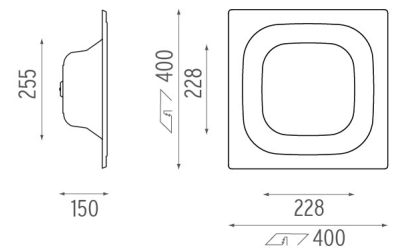

CERTIFICATIONS