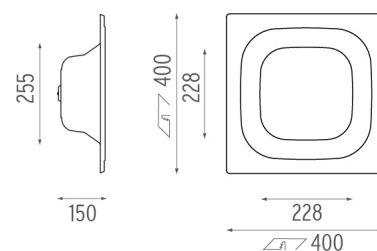

CERTIFICATIONS