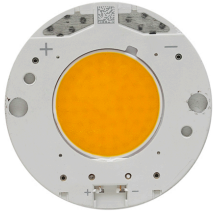

APPS EMERGENCY EXTINGUISHER

Lamps description	LED Array 4W 350 lm 4000K CRI 80
Environment	Indoor

OPTICAL

Aiming	Fixed
---------------	-------

ELECTRICAL

Control gear availability	Included
Control gear type	Electronic
Emergency	Included 4 hours
Insulation class	Class II

PHYSICAL

Weight (kg)	1,5
--------------------	-----

APPS Emergency Extinguisher designed by Jorge Herrera

Recessed emergency sign luminaire for indoor application. Power supply source and emergency gear included. 4-hour autonomy, 80% Flow.

SA.5076.3.076 White

CERTIFICATIONS

APPS Emergency Extinguisher . Lamps

LED Array

Lamp category:

LED

Lamp type:

LED Array

APPS Emergency Extinguisher designed by Jorge Herrera

Recessed emergency sign luminaire for indoor application. Power supply source and emergency gear included. 4-hour autonomy, 80% Flow.

SA.5076.3.076 White