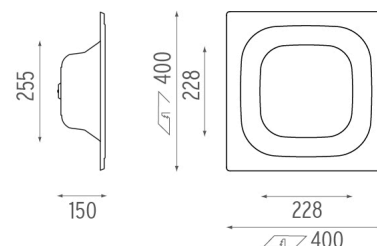

CERTIFICATIONS