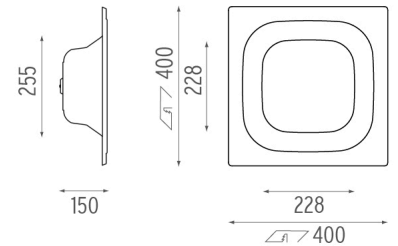

CERTIFICATIONS