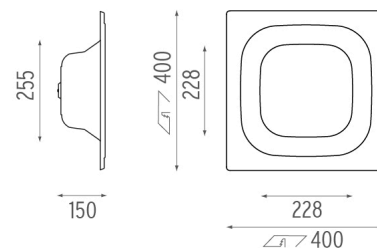

CERTIFICATIONS