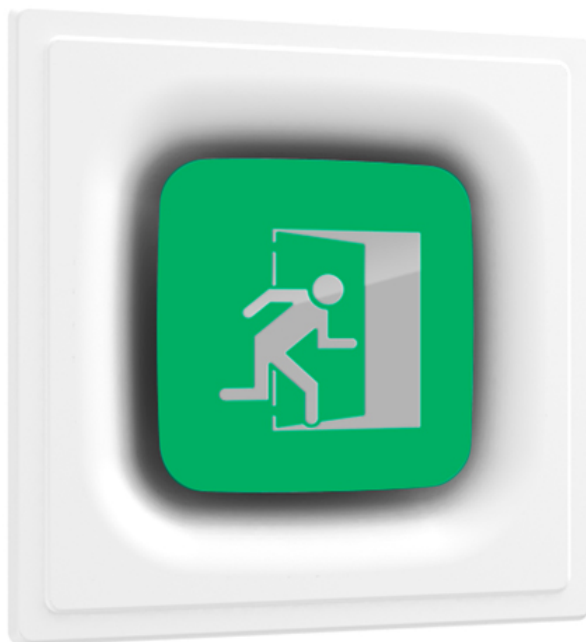

### PHYSICAL

<b>Weight (kg)</b>	1,5
--------------------	-----

### APPS Emergency Exit Right designed by Jorge Herrera

Recessed emergency sign luminaire for indoor application. Power supply source and emergency gear included. 4-hour autonomy, 80% Flow.

SA.5073.3.076 White