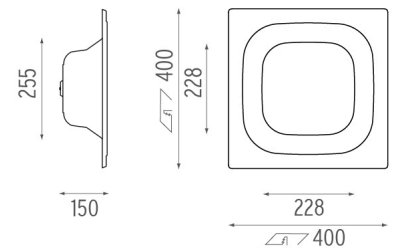

CERTIFICATIONS