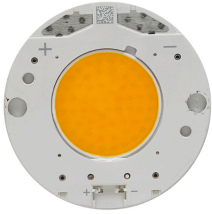

APPS EMERGENCY 45 DIR

Lamps description LED Array 4W 350 lm 4000K CRI 80
Environment Indoor

OPTICAL

Aiming Fixed

ELECTRICAL

Control gear availability Included
Control gear type Electronic
Emergency Included 4 hours
Insulation class Class II

PHYSICAL

Weight (kg) 1,5

APPS Emergency 45 DIR designed by Jorge Herrera

Recessed emergency sign luminaire for indoor application. Power supply source and emergency gear included. 4-hour autonomy, 80% Flow.

SA.5072.3.076 White

CERTIFICATIONS

APPS Emergency 45 DIR . Lamps

LED Array

Lamp category:

LED

Lamp type:

LED Array

APPS Emergency 45 DIR designed by Jorge Herrera

Recessed emergency sign luminaire for indoor application. Power supply source and emergency gear included. 4-hour autonomy, 80% Flow.

SA.5072.3.076 White

CERTIFICATIONS