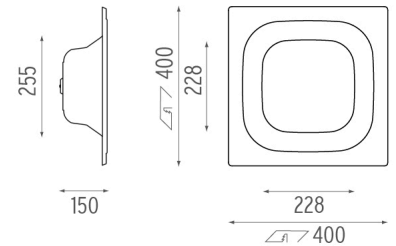

CERTIFICATIONS