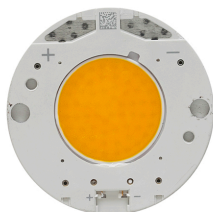

APPS WC Men . Lamps

LED Array

Lamp category:

LED

Lamp type:

LED Array