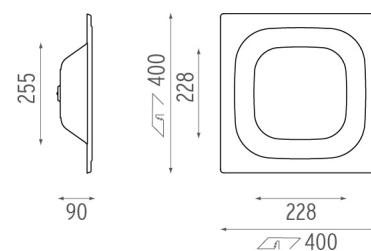

PHYSICAL

Weight (kg)	0,9
--------------------	-----

APPS 45 DIR

designed by Jorge Herrera

Recessed sign luminaire for indoor application. Power supply source not included.

- SA.5062.3.076 White
- SA.5062.3.0OG Orange
- SA.5062.3.0V3 Violet

Lamp category:

LED

Lamp type:

LED Array

APPS 45 DIR designed by Jorge Herrera

Recessed sign luminaire for indoor application. Power supply source not included.

- SA.5062.3.076 White
- SA.5062.3.0OG Orange
- SA.5062.3.0V3 Violet