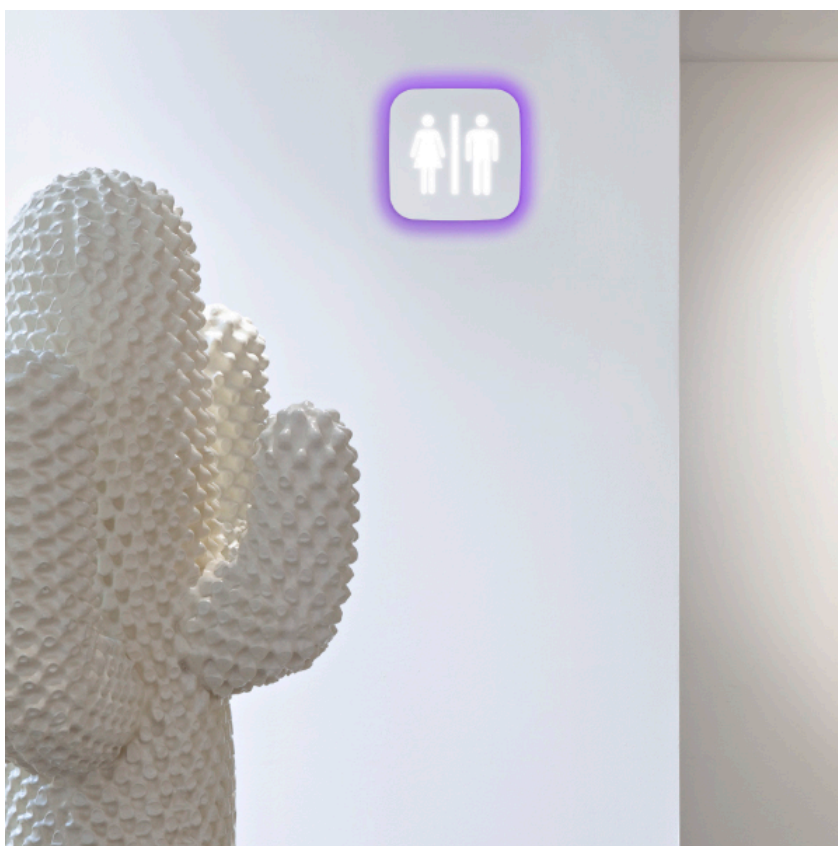

FLOS

APPS 45 DIR

Lamps description	LED Array 4W 350 lm 4000K CRI 80
Environment	Indoor

OPTICAL

Aiming	Fixed
---------------	-------

ELECTRICAL

Transformer availability	Separate item
Transformer mounting	Remote
Transformer type	Electronic
Emergency	Without
Insulation class	Class III

PHYSICAL

Weight (kg)	0,9
--------------------	-----

APPS 45 DIR

designed by Jorge Herrera

Recessed sign luminaire for indoor application. Power supply source not included.

- SA.5062.3.076 White
- SA.5062.3.0OG Orange
- SA.5062.3.0V3 Violet