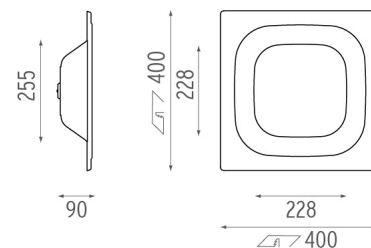

PHYSICAL

Weight (kg)	0,9
--------------------	-----

APPS 45 DIR

designed by Jorge Herrera

Recessed sign luminaire for indoor application. Power supply source not included.

- SA.5062.3.076 White
- SA.5062.3.0OG Orange
- SA.5062.3.0V3 Violet