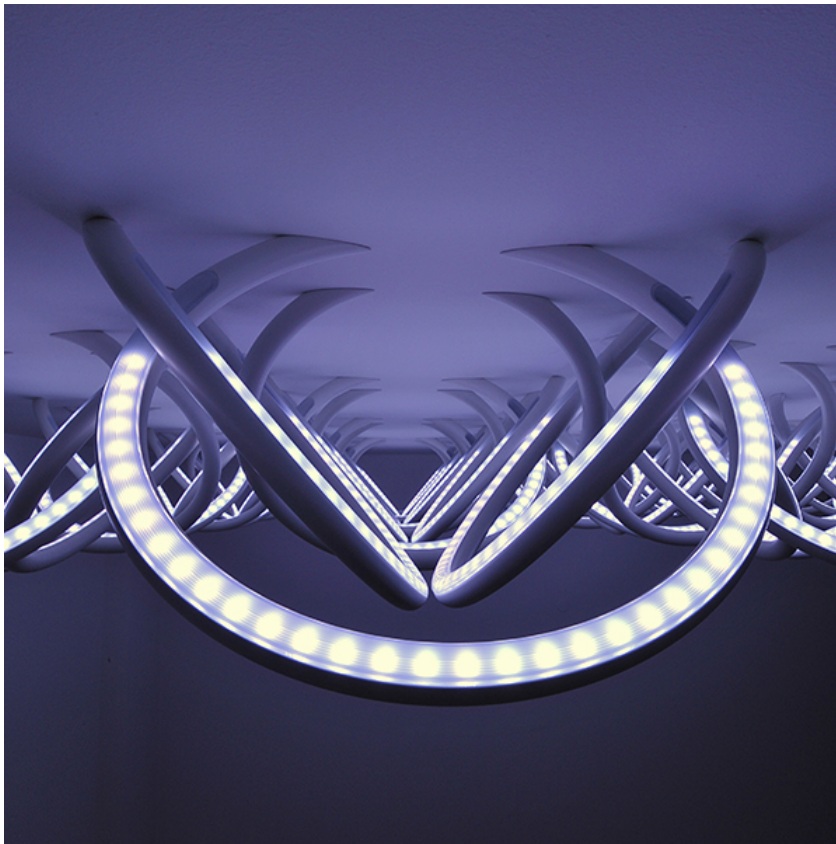

WALL PIERCING 2X

Lamps description	LED RGB 2 x 7,4W
Environment	Indoor
Notes	LED modules included. For power supply and dimming interface see LED drivers (downloads).

OPTICAL

Aiming	Fixed
Light distribution symmetry	Symmetric

ELECTRICAL

Transformer availability	Included
Transformer mounting	Remote
Transformer type	Electronic
Emergency	Without
Insulation class	Class III

Wall Piercing 2x designed by Ron Gilad

Soft technology semi-recessed luminaire for ceiling or wall mounting. Available in white LED or RGB versions. Control gear not included.

- SA.5021.6A120 White
- SA.5021.6A180 Aluminium

PHYSICAL

Weight (kg)	5
--------------------	---

CERTIFICATIONS

Wall Piercing 2x . Lamps

LED RGB 7.4W

Lamp Watt:
7.4 W

Lamp category:
LED

Lamp type:
LED RGB

Wall Piercing 2x designed by Ron Gilad

Soft technology semi-recessed luminaire for ceiling or wall mounting. Available in white LED or RGB versions. Control gear not included.

○ SA.5021.6A120 White