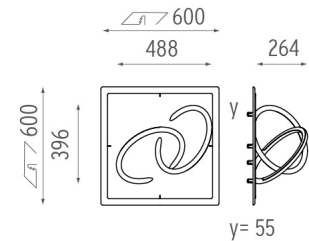

- SA.5021.6A120 White
- SA.5021.6A180 Aluminium

PHYSICAL

Weight (kg)	5
--------------------	---

CERTIFICATIONS

Wall Piercing 2x . Lamps

LED RGB 7.4W

Lamp Watt:
7.4 W

Lamp category:
LED