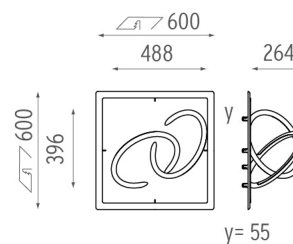

Wall Piercing 2x designed by Ron Gilad

Soft technology semi-recessed luminaire for ceiling or wall mounting. Available in white LED or RGB versions. Control gear not included.

○ SA.5021.6A120 White

● SA.5021.6A180 Aluminium