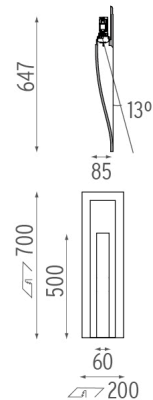

FLOS

VERTICAL LIGHT LARGE

Lamps description	LED White IW 60 lm 3000K CRI 80
Voltage (V)	100-240
Environment	Indoor

OPTICAL

Aiming	Fixed
Light distribution symmetry	Asymmetric

ELECTRICAL

Transformer availability	Included
Transformer mounting	Integral
Transformer type	Electronic
Emergency	Without
Insulation class	Class II

PHYSICAL

Weight (kg)	4
--------------------	---

Vertical Light Large designed by FLOS Soft Architecture

Recessed sign luminaire for indoor application. 100/240V power supply source included.

● SA.3016.1A Raw

CERTIFICATIONS

Vertical Light Large . Lamps

LED White 1W

Lamp Watt:

1 W

Lamp category:

LED

Color temperature (K):