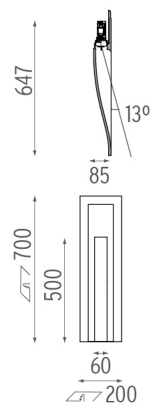

Vertical Light Large
designed by FLOS Soft Architecture

Recessed sign luminaire for indoor application. 100/240V power supply source included.

● SA.3016.1A Raw