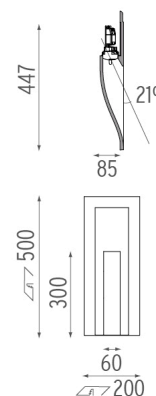

Vertical Light Small designed by FLOS Soft Architecture

Recessed sign luminaire for indoor application. 100/240V power supply source included.

● SA.3015.IA Raw