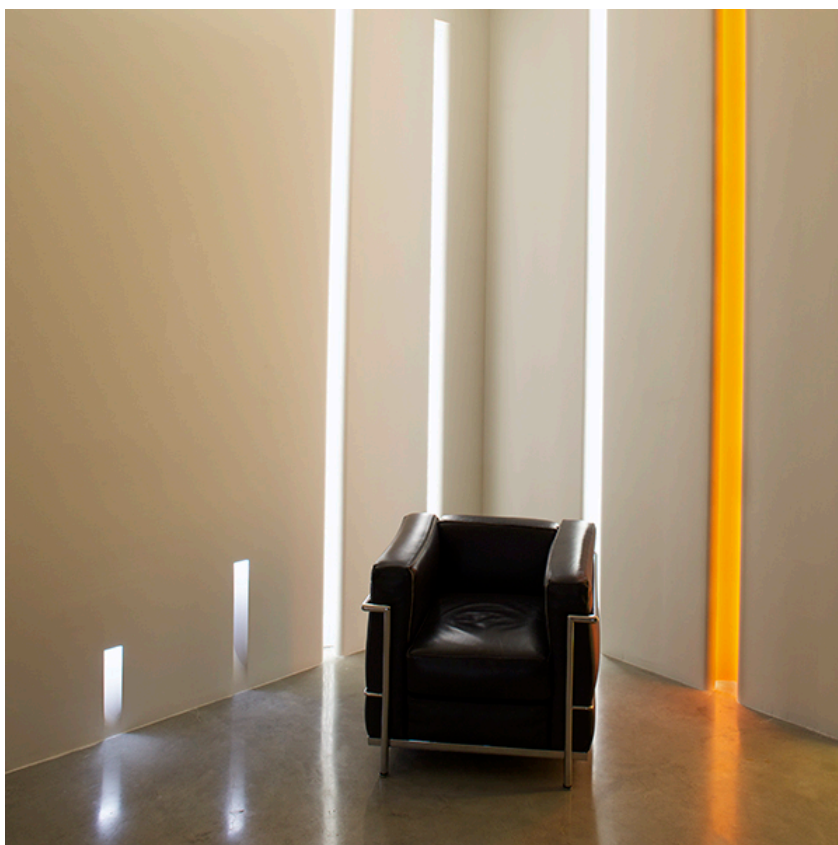

FLOS

VERTICAL LIGHT SMALL

| | |
|--------------------------|---------------------------------|
| Lamps description | LED White IW 60 lm 3000K CRI 80 |
| Voltage (V) | 100-240 |
| Environment | Indoor |

OPTICAL

PHYSICAL

| | |
|--------------------|-----|
| Weight (kg) | 3,5 |
|--------------------|-----|

Vertical Light Small designed by FLOS Soft Architecture

Recessed sign luminaire for indoor application. 100/240V power supply source included.

Color temperature (K):

3000 °K

Lamp type:

LED White

Vertical Light Small

designed by FLOS Soft Architecture

Recessed sign luminaire for indoor application. 100/240V power supply source included.

● SA.3015.1A Raw