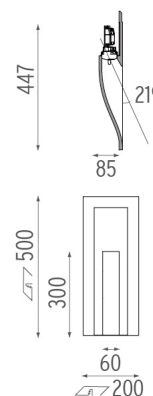

Vertical Light Small

designed by FLOS Soft Architecture

Recessed sign luminaire for indoor application. 100/240V power supply source included.

● SA.3015.1A Raw