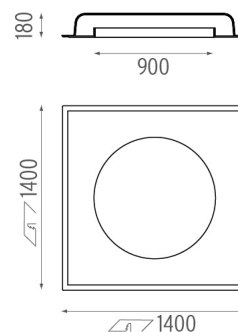

USO 140 90 Cove Lighting designed by FLOS Soft Architecture

Recessed ceiling or wall-mounted luminaire. Direct lighting with LED lamps. Control gear not included in LED versions (downloads).

● SA.1011.5B110 Raw