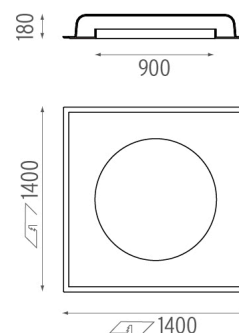

USO 140 90 Cove Lighting
designed by FLOS Soft Architecture

Recessed ceiling or wall-mounted luminaire. Direct lighting with LED lamps. Control gear not included in LED versions (downloads).

● SA.1011.5B110 Raw